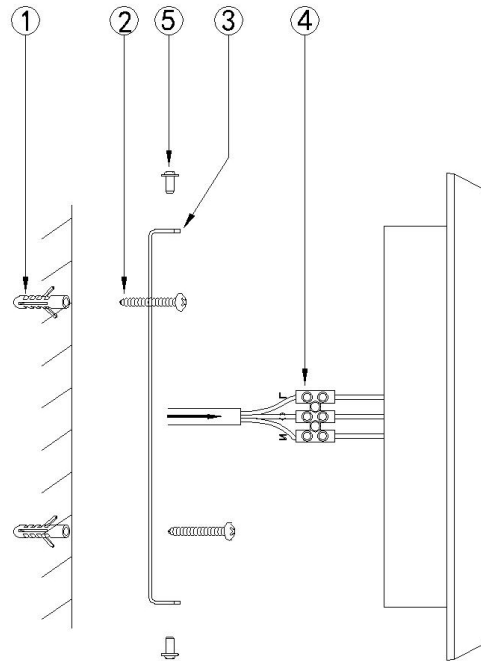

FREYA
TRADITION OF QUALITY

Instruction

FR6010WL-L18W

MAX 18W
830 Lumen

Model: FR6010WL-L18W
Series: Blis

Wall Lamps