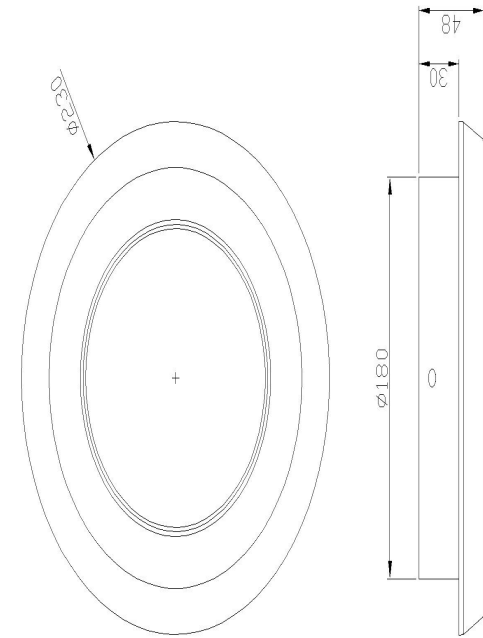

FREYA
TRADITION OF QUALITY

Instruction

FR6010WL-L18W

MAX 18W
830 Lumen

Model: FR6010WL-L18W
Series: Blis

Wall Lamps