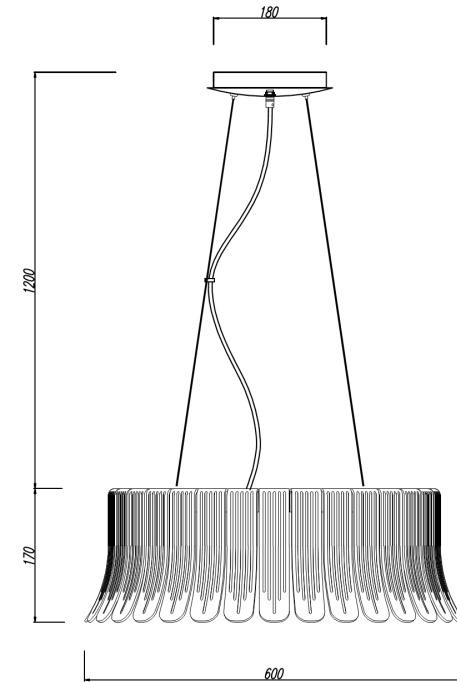

# Instruction

Collection: MODERN  
Series: DEGAS  
Model: MOD341-PL-01-36W-W  
Ceiling

- Ceiling

max 36W  
2340 LM

**MAYTONI**  
DECORATIVE LIGHTING

[www.maytoni.de](http://www.maytoni.de)