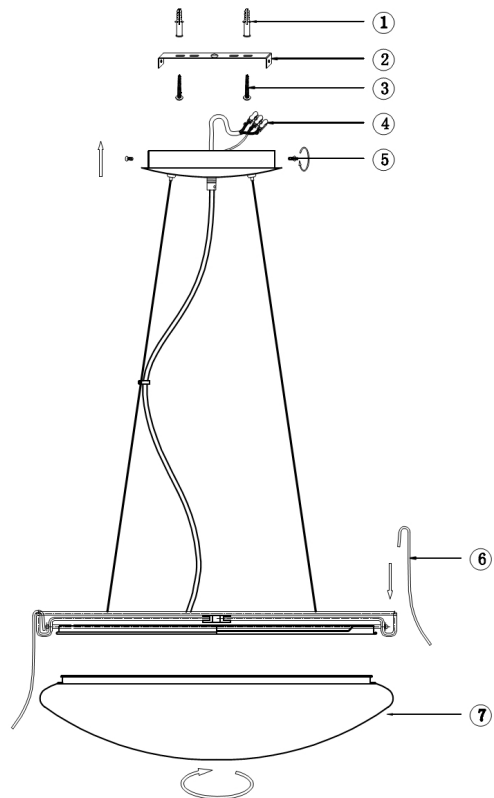

# Instruction

Collection: MODERN  
Series: DEGAS  
Model: MOD341-PL-01-36W-W  
Ceiling

- Ceiling

max 36W  
2340 LM

**MAYTONI**  
DECORATIVE LIGHTING

[www.maytoni.de](http://www.maytoni.de)