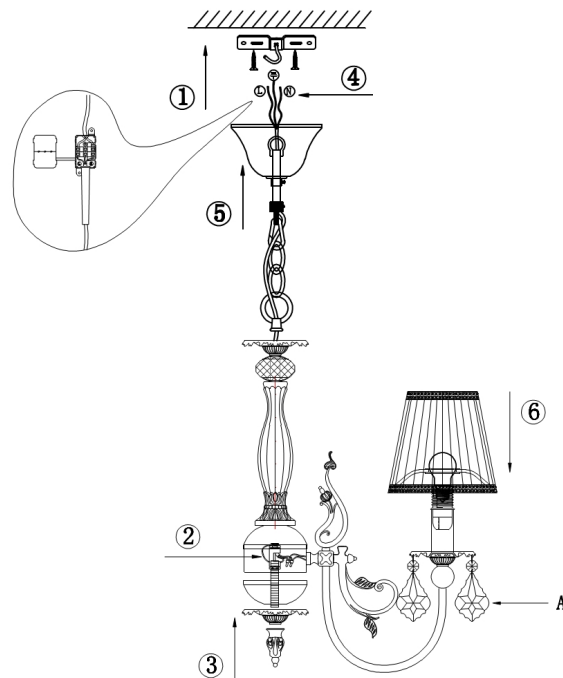

Instruction

Collection: ROYAL CLASSIC

Series: LATONA

Model: RC301-PL-06-R

Ceiling

A=24

- Ceiling

6 x E14 (40W)