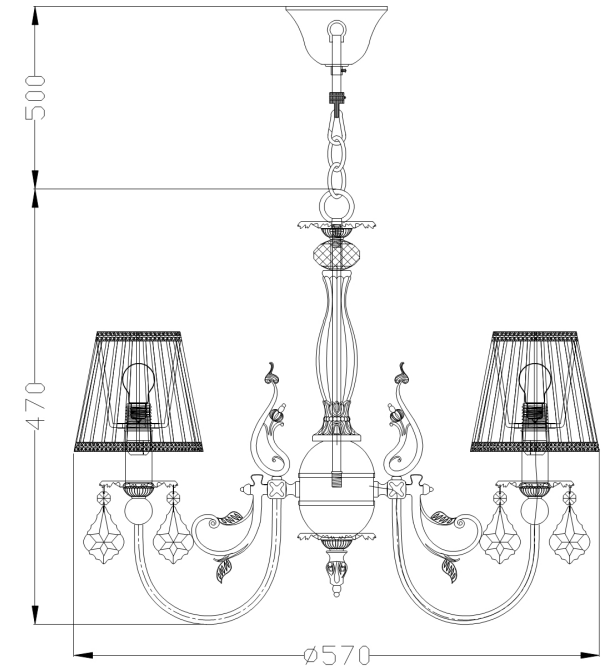

Instruction

Collection: ROYAL CLASSIC

Series: LATONA

Model: RC301-PL-06-R

Ceiling

A=24

- Ceiling

6 x E14 (40W)