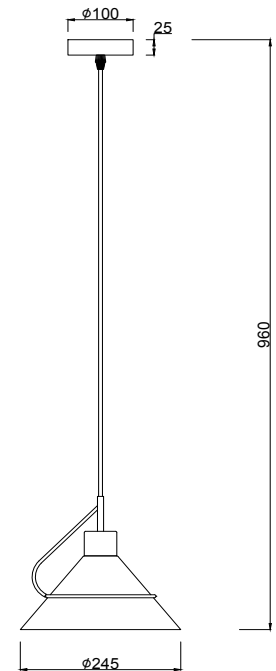

FREYA
TRADITION OF QUALITY

Instruction

FR5025PL-01GR

1 x E27 (60W)

Model: FR5025PL-01GR
Series: Amis

Ceiling Lamps