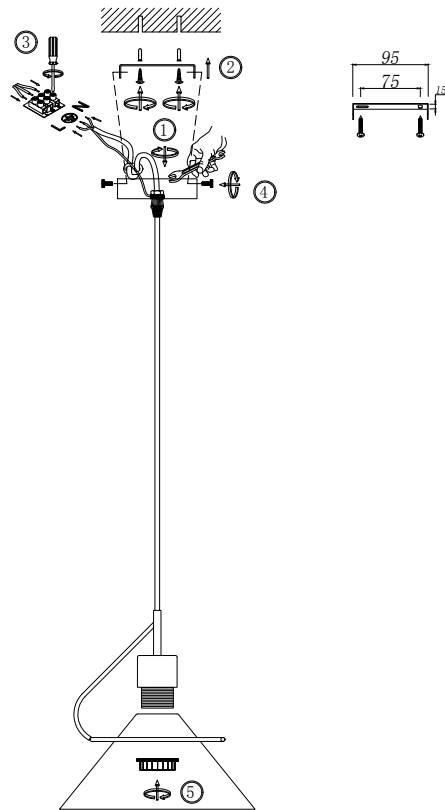

FREYA
TRADITION OF QUALITY

Instruction

FR5025PL-01GR

1 x E27 (60W)

Model: FR5025PL-01GR
Series: Amis

Ceiling Lamps