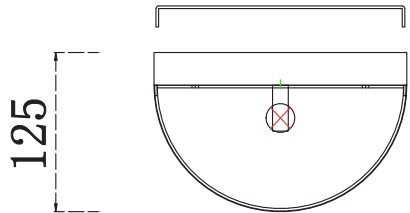

Instruction

Collection: Modern
Series: Gelid
Model: MOD184-WL-02-CH
Wall-mounted

– Wall-mounted

2 x G9 (40w)

MAYTONI
DECORATIVE LIGHTING

www.maytoni.de