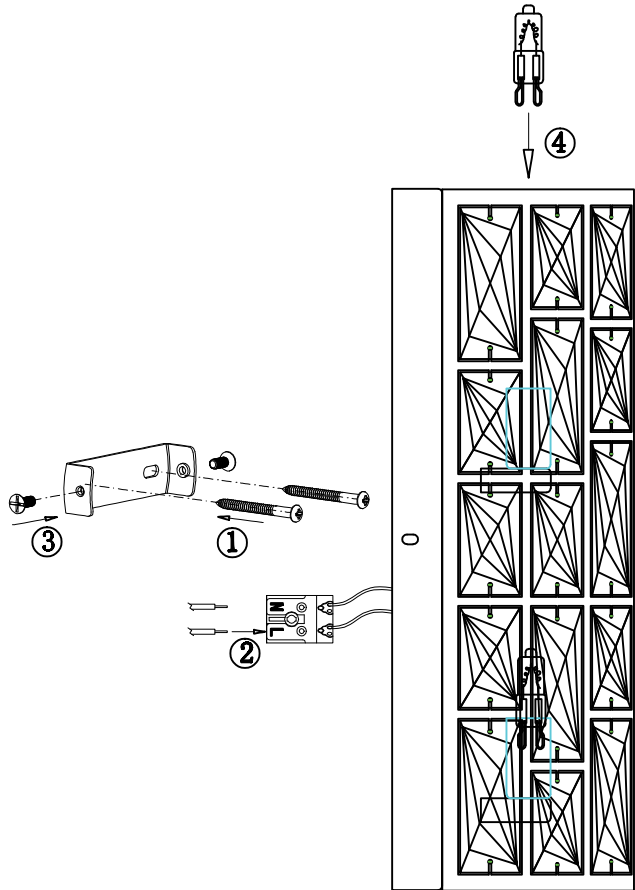

Instruction

Collection: Modern
Series: Gelid
Model: MOD184-WL-02-CH
Wall-mounted

– Wall-mounted

2 x G9 (40w)

MAYTONI
DECORATIVE LIGHTING

www.maytoni.de