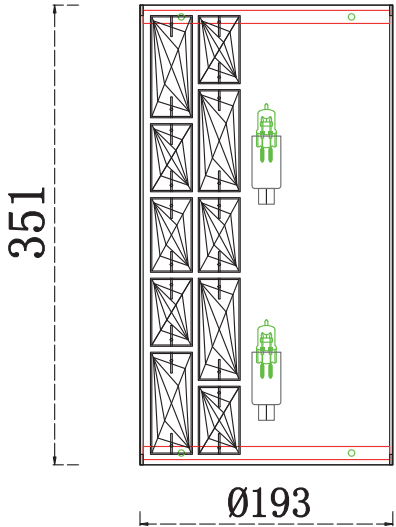

Instruction

Collection: Modern
Series: Gelid
Model: MOD184-WL-02-CH
Wall-mounted

– Wall-mounted

2 x G9 (40w)

MAYTONI
DECORATIVE LIGHTING

www.maytoni.de