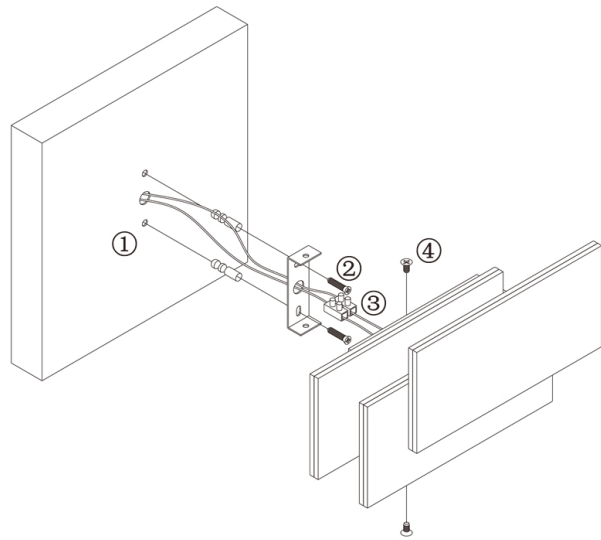

# Instruction

Collection: CEILING & WALL

Series: TRAME

Model: C804WL-L12W

Wall

- Wall

max 12W  
400 LM

**MAYTONI**  
DECORATIVE LIGHTING