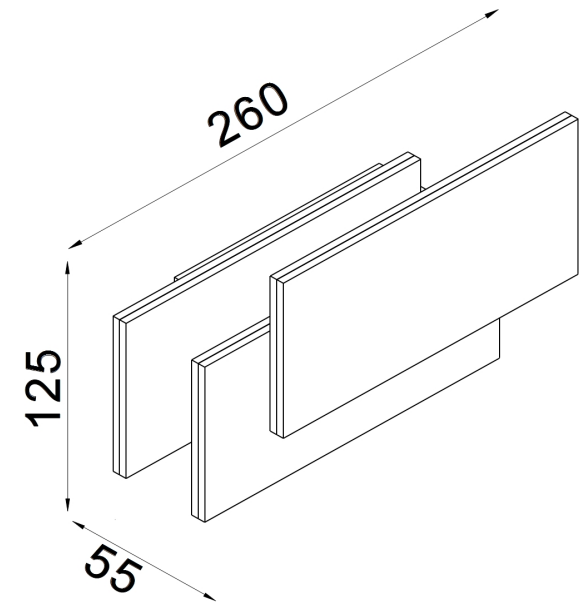

# Instruction

Collection: CEILING & WALL

Series: TRAME

Model: C804WL-L12W

Wall

- Wall

max 12W  
400 LM

**MAYTONI**  
DECORATIVE LIGHTING