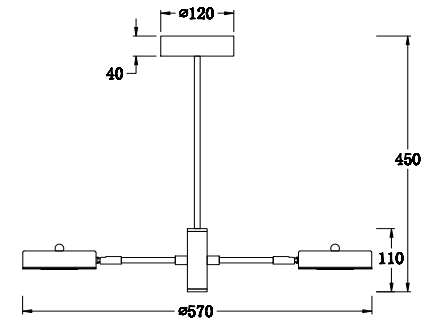

FREYA
TRADITION OF QUALITY

Instruction

FR6009PL-L55W

MAX 55W
2000 Lumen

Model: FR6009PL-L55W
Series: Gabby

Ceiling Lamps