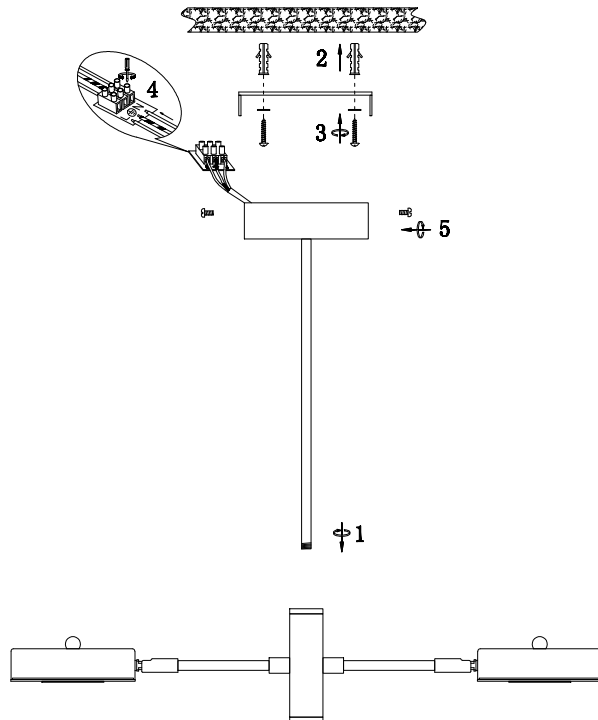

FREYA
TRADITION OF QUALITY

Instruction

FR6009PL-L55W

MAX 55W
2000 Lumen

Model: FR6009PL-L55W
Series: Gabby

Ceiling Lamps