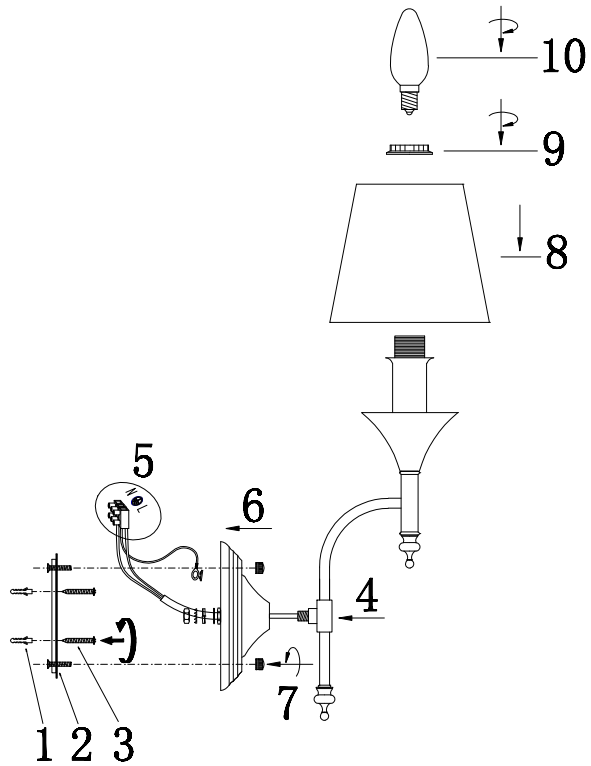

# Instruction

FR2005WL-01BZ

1 x E14 (40W)

Model: FR2005WL-01BZ  
Series: Dalia

Wall Lamps