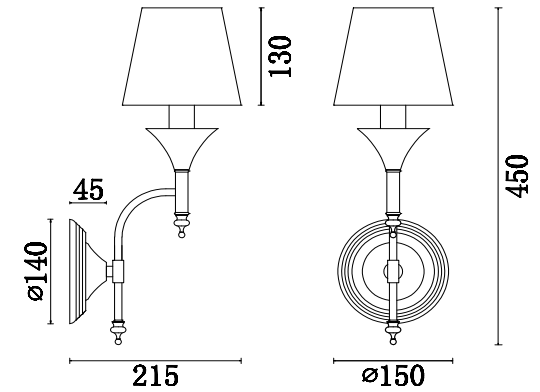

# Instruction

FR2005WL-01BZ

1 x E14 (40W)

Model: FR2005WL-01BZ  
Series: Dalia

Wall Lamps