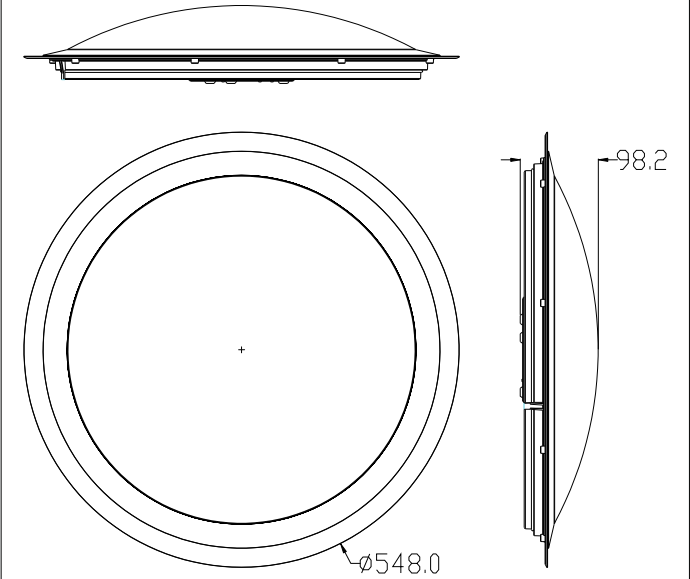

FREYA
TRADITION OF QUALITY

INSTRUCTION

MODEL: FR6441-CL-60-W
CHANDELIER

Picture 1

Picture 3

Picture 2

Picture 4

Picture 5