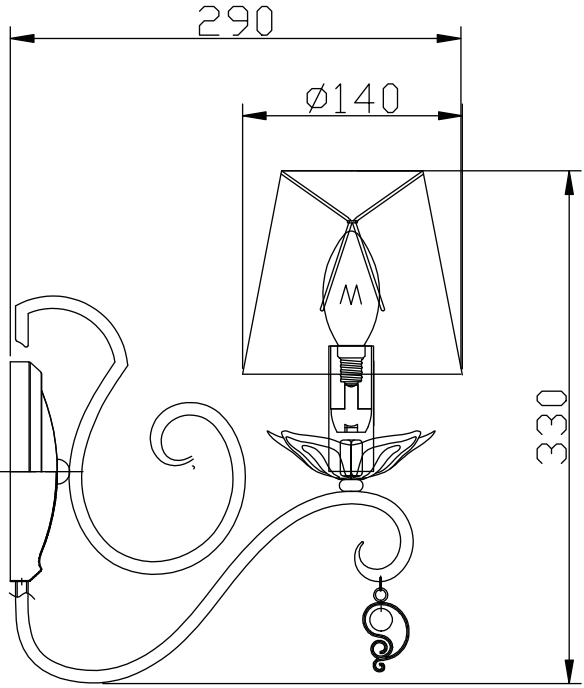

Instruction

Collection: Elegant
Series: Monile
Model: ARM004-01-W
Wall-mounted

A=1

- Wall-mounted

1 x E14 (40w)

MAYTONI
DECORATIVE LIGHTING

www.maytoni.de