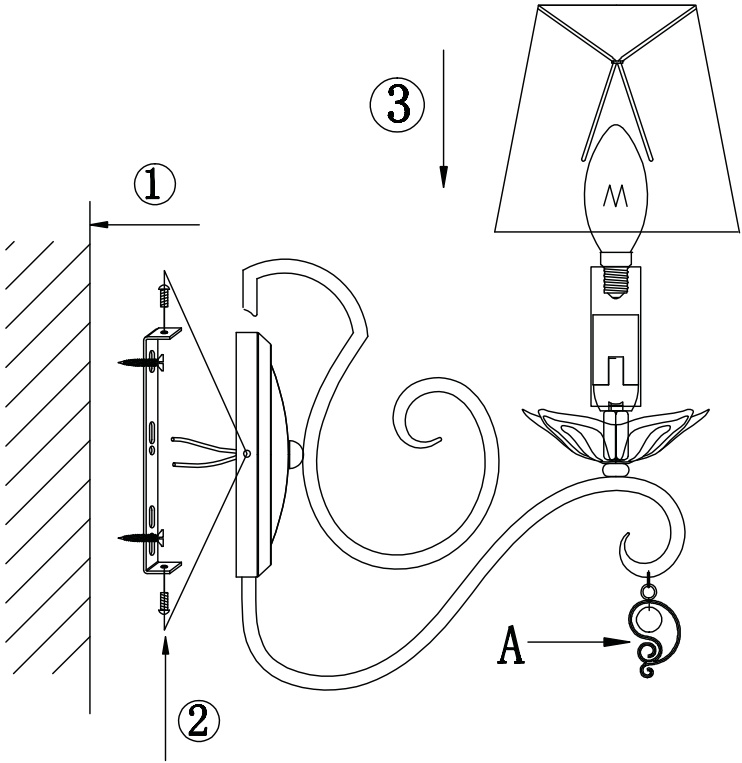

Instruction

Collection: Elegant
Series: Monile
Model: ARM004-01-W
Wall-mounted

A=1

- Wall-mounted

1 x E14 (40w)

MAYTONI
DECORATIVE LIGHTING

www.maytoni.de