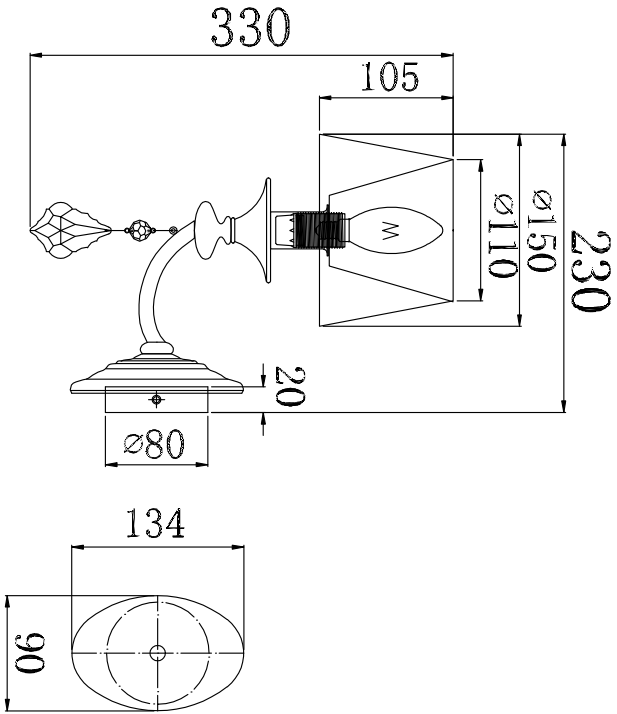

# Instruction

Collection: Elegant  
Series: Lana  
Model: ARM143-01-BG  
Wall-mounted

A=1

1 x E14 (40w)

**MAYTONI**  
DECORATIVE LIGHTING

[www.maytoni.de](http://www.maytoni.de)