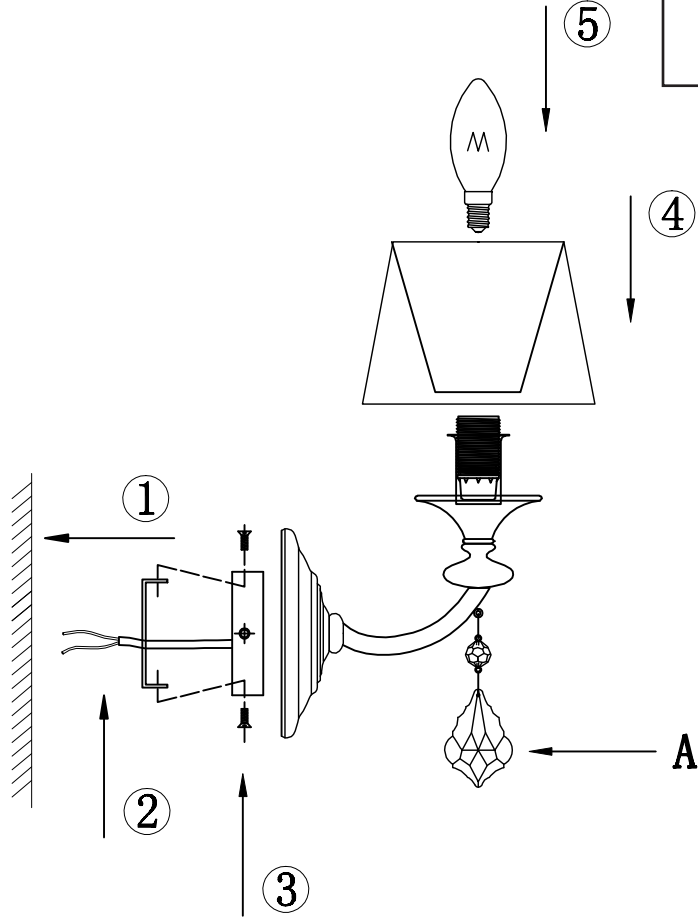

# Instruction

Collection: Elegant  
Series: Lana  
Model: ARM143-01-BG  
Wall-mounted

A=1

1 x E14 (40w)

**MAYTONI**  
DECORATIVE LIGHTING

[www.maytoni.de](http://www.maytoni.de)