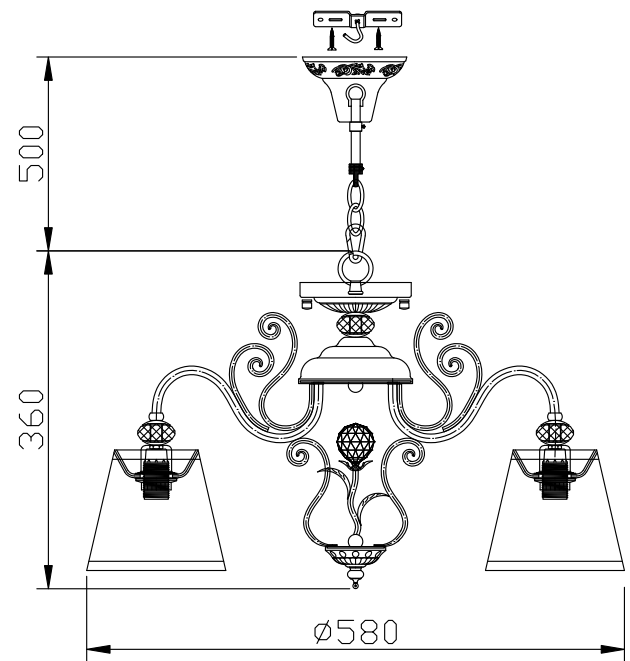

Instruction

Collection: Elegant
Series: Vintage
Model: ARM420-05-R
Suspended

 – Suspended

5 x E14 (40w)

MAYTONI
DECORATIVE LIGHTING
www.maytoni.de