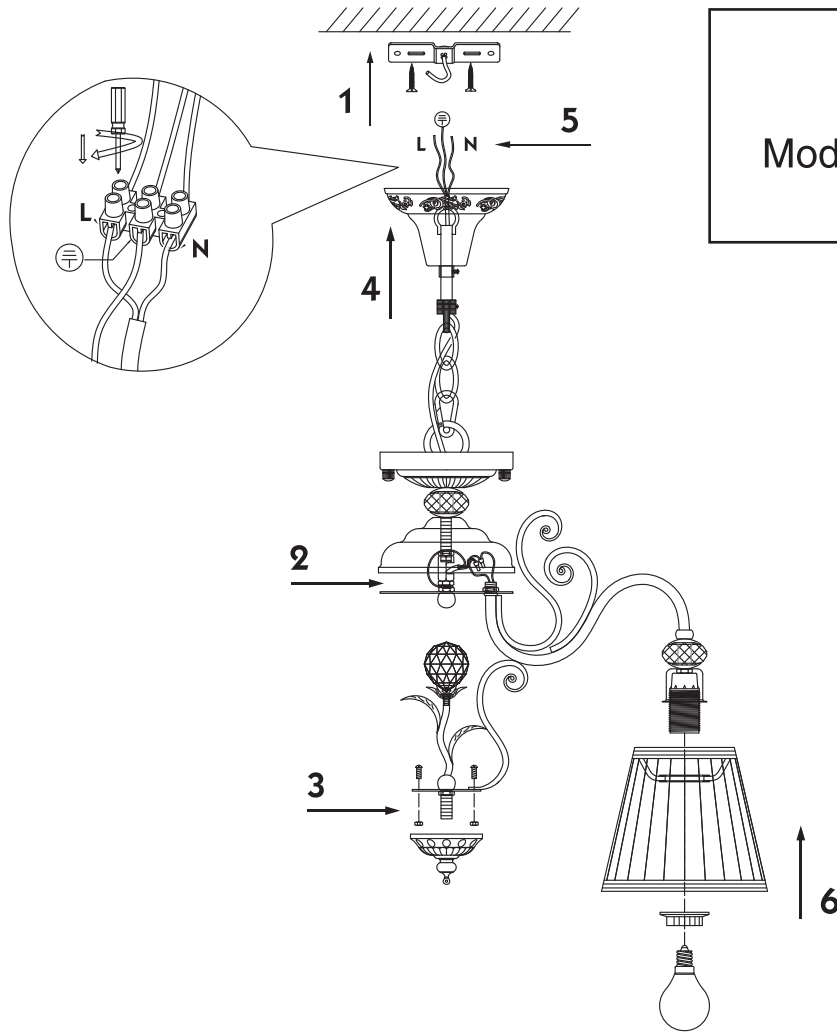

Instruction

Collection: Elegant
Series: Vintage
Model: ARM420-05-R
Suspended

 – Suspended

5 x E14 (40w)

MAYTONI
DECORATIVE LIGHTING
www.maytoni.de