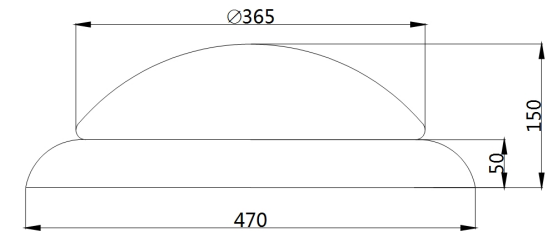

# Instruction

Collection: CEILING & WALL

Series: LORENA

Model: C366-CL-03-BG

Wall & ceiling

- Wall & ceiling

4 x E14 (40W)

**MAYTONI**  
DECORATIVE LIGHTING