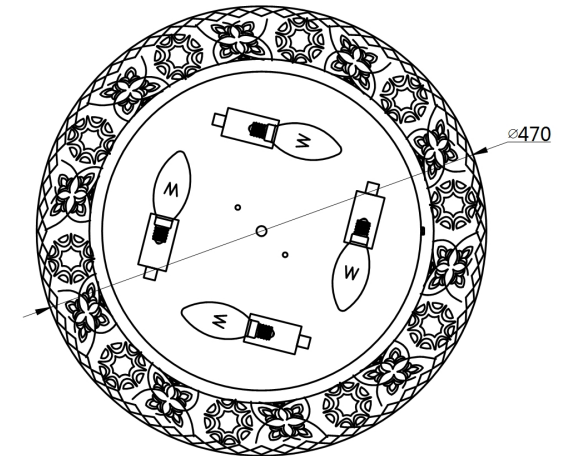

# Instruction

Collection: CEILING & WALL

Series: LORENA

Model: C366-CL-03-BG

Wall & ceiling

- Wall & ceiling

4 x E14 (40W)

**MAYTONI**  
DECORATIVE LIGHTING