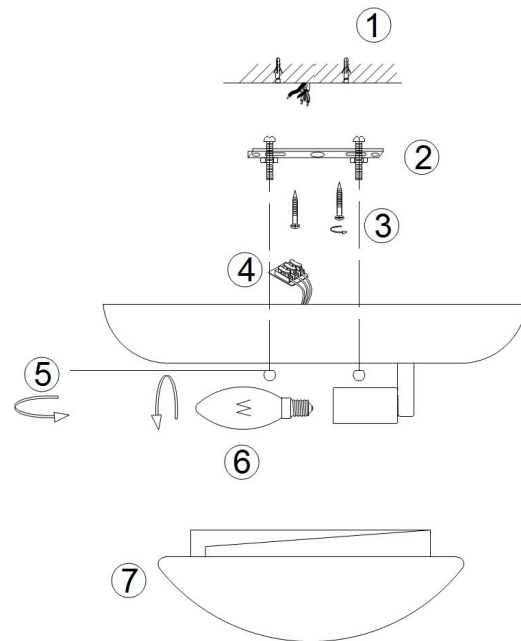

# Instruction

Collection: CEILING & WALL

Series: LORENA

Model: C366-CL-03-BG

Wall & ceiling

- Wall & ceiling

4 x E14 (40W)

**MAYTONI**  
DECORATIVE LIGHTING