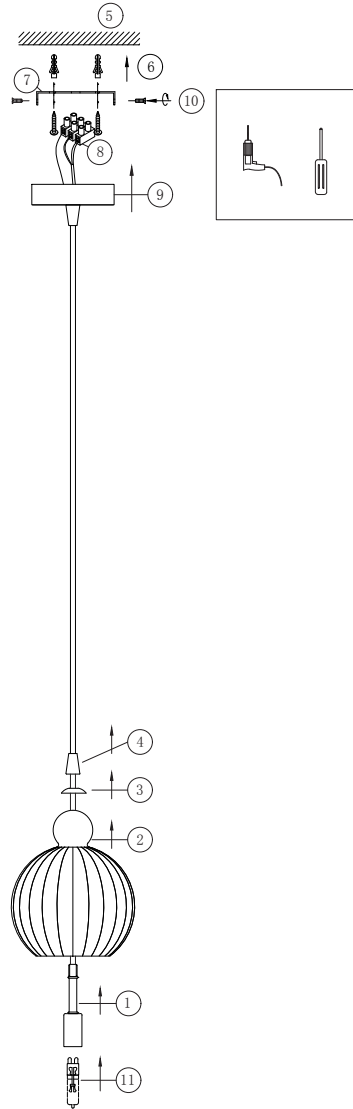

Instruction

P006PL-01CH

1 x G9 (28W)

Model: P006PL-01CH
Collection: Pendant
Series: Karla

Ceiling Lamps