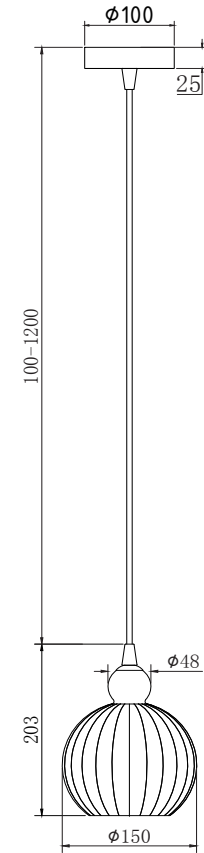

Instruction

P006PL-01CH

1 x G9 (28W)

Model: P006PL-01CH
Collection: Pendant
Series: Karla

Ceiling Lamps