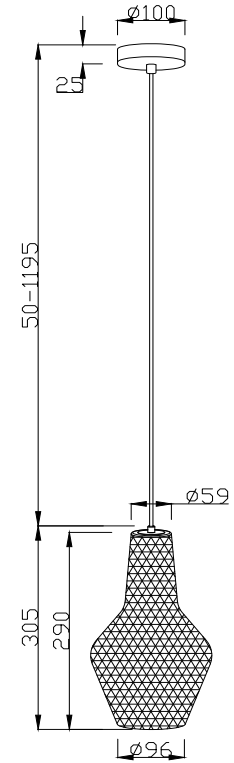

Instruction

P041PL-01B

1 x E27 (40W)

Model: P041PL-01B
Collection: Pendant
Series: Tommy

Ceiling Lamps