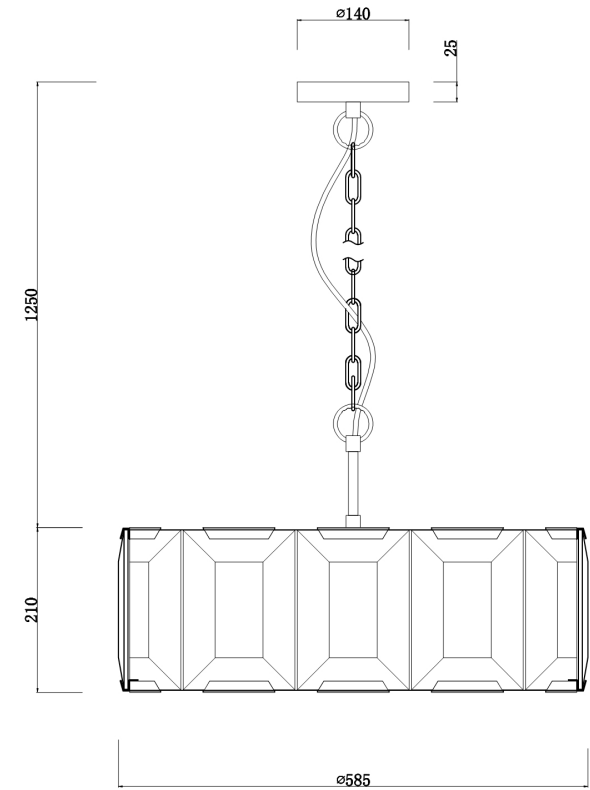

# Instruction

Collection: MODERN  
Series: CEREZO  
Model: MOD202PL-06N  
Ceiling

  
6 x E14 (40W)

**MAYTONI**  
DECORATIVE LIGHTING

[www.maytoni.de](http://www.maytoni.de)