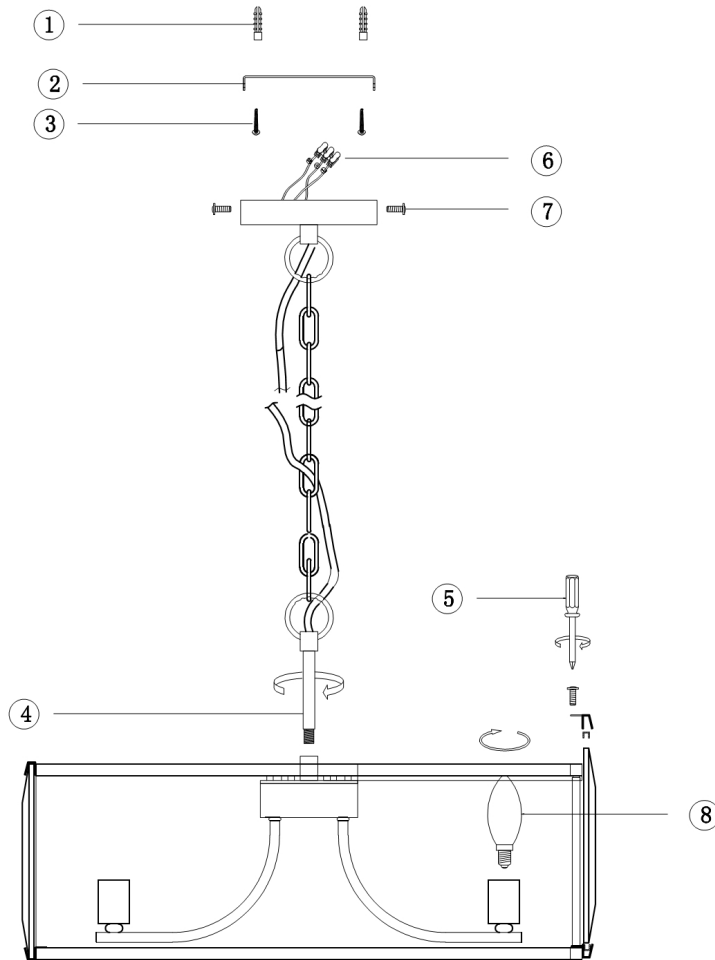

# Instruction

Collection: MODERN  
Series: CEREZO  
Model: MOD202PL-06N  
Ceiling

  
6 x E14 (40W)

**MAYTONI**  
DECORATIVE LIGHTING

[www.maytoni.de](http://www.maytoni.de)