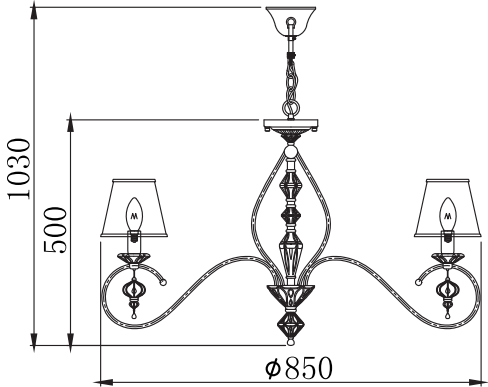

Instruction

Collection: Elegant
Series: Monsoon
Model: ARM154-08-S
Suspended

A=8

 - Suspended

8 x E14 (40w)

MAYTONI
DECORATIVE LIGHTING

www.maytoni.de