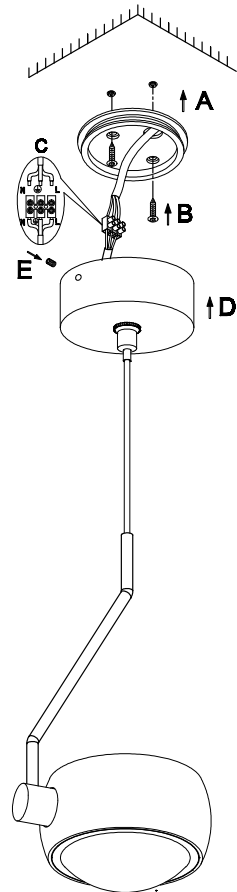

# Instruction

MOD072PL-L8B3K

MAX 8W  
750 Lumen

Model: MOD072PL-L8B3K  
Collection: Technical  
Series: New Series 071

Pendant Lamps