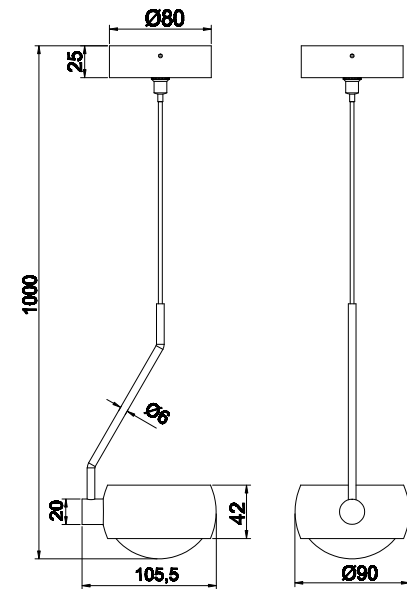

# Instruction

MOD072PL-L8B3K

MAX 8W  
750 Lumen

Model: MOD072PL-L8B3K  
Collection: Technical  
Series: New Series 071

Pendant Lamps