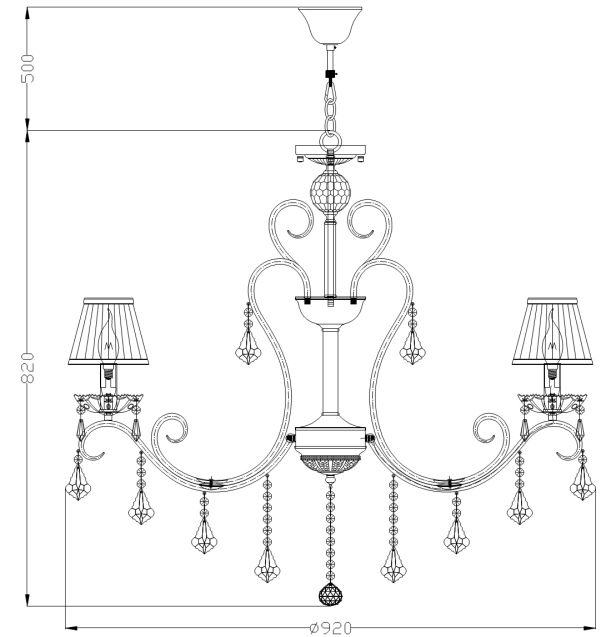

Instruction

Collection: ELEGANT

Series: TRIUMPH

Model: ARM288-10-G

Ceiling

- Ceiling

10 x E14 (40W)

MAYTONI
DECORATIVE LIGHTING