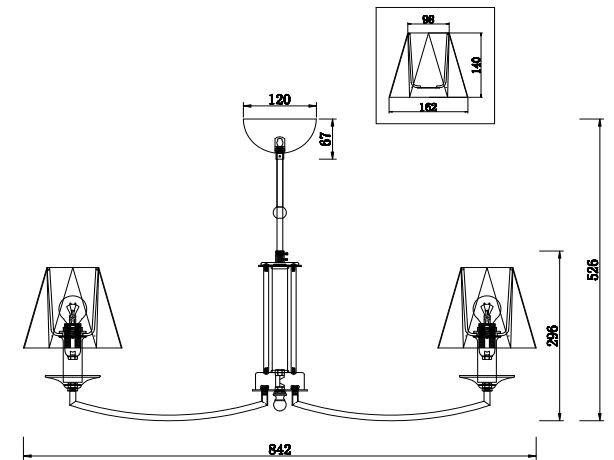

FREYA
TRADITION OF QUALITY

Instruction

FR5086PL-07N

7 x E14 (40W)

Model: FR5086PL-07N
Collection: Modern
Series: Faina

Ceiling Lamps