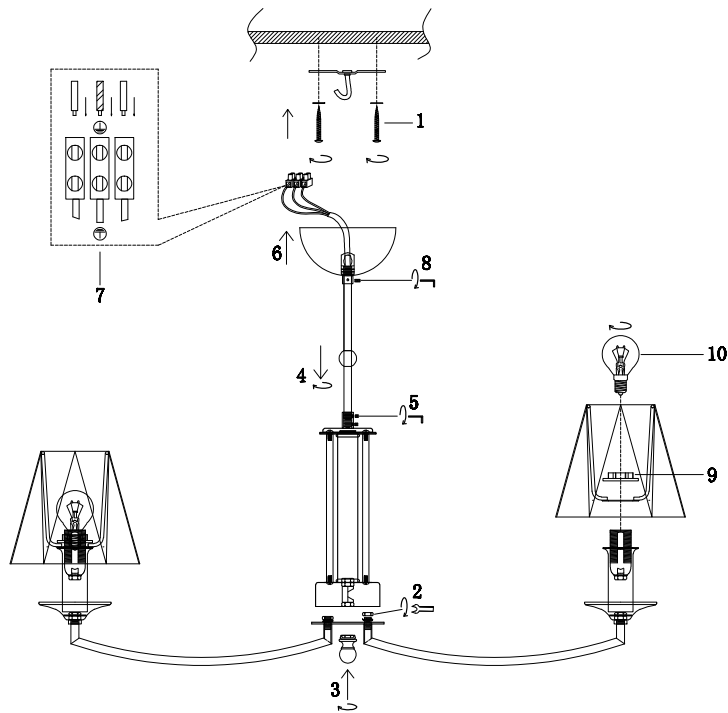

FREYA
TRADITION OF QUALITY

Instruction

FR5086PL-07N

7 x E14 (40W)

Model: FR5086PL-07N
Collection: Modern
Series: Faina

Ceiling Lamps