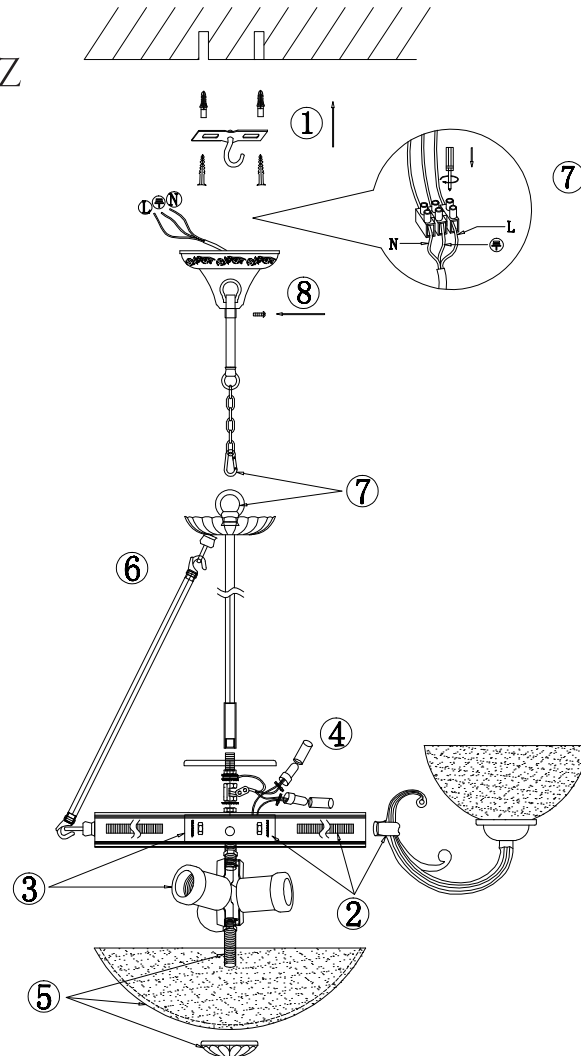

FREYA
TRADITION OF QUALITY

INSTRUCTION

MODEL: FR2012-PL-06-BZ
CHANDELIER

6 X E27 (60W)

FREYA-LIGHT.COM