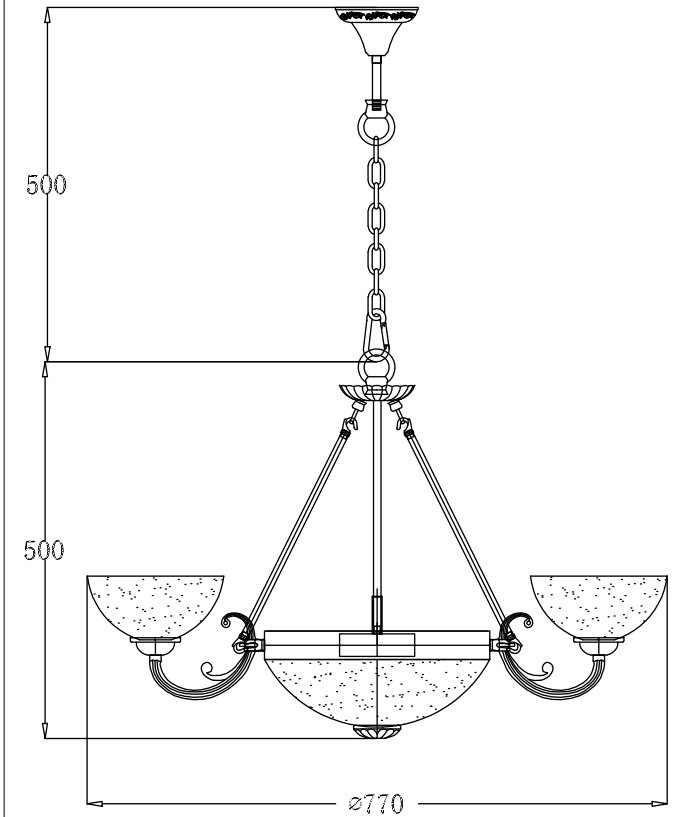

FREYA
TRADITION OF QUALITY

INSTRUCTION

MODEL: FR2012-PL-06-BZ
CHANDELIER

6 X E27 (60W)

FREYA-LIGHT.COM