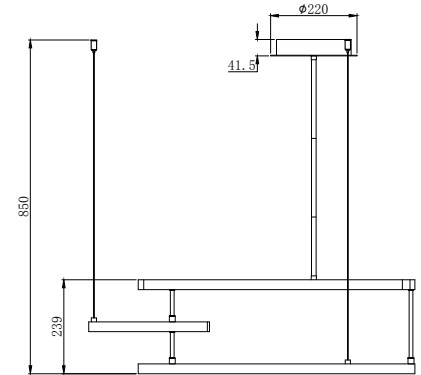

Instruction

MOD054PL-L52B3K

MAX 52W
2000 Lumen

Model: MOD054PL-L52B3K
Collection: Technical
Series: Line

Pendant Lamps