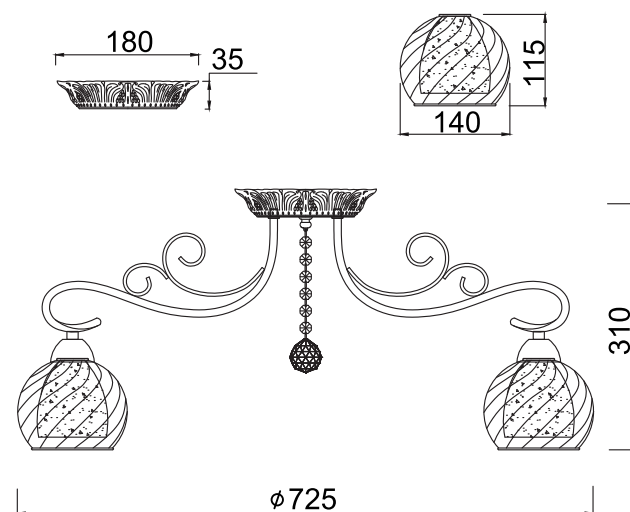

FREYA
TRADITION OF QUALITY

INSTRUCTION

MODEL: FR2662-PL-08-BZ

OFF

ON

8 X E14 (40W)

FREYA-LIGHT.COM