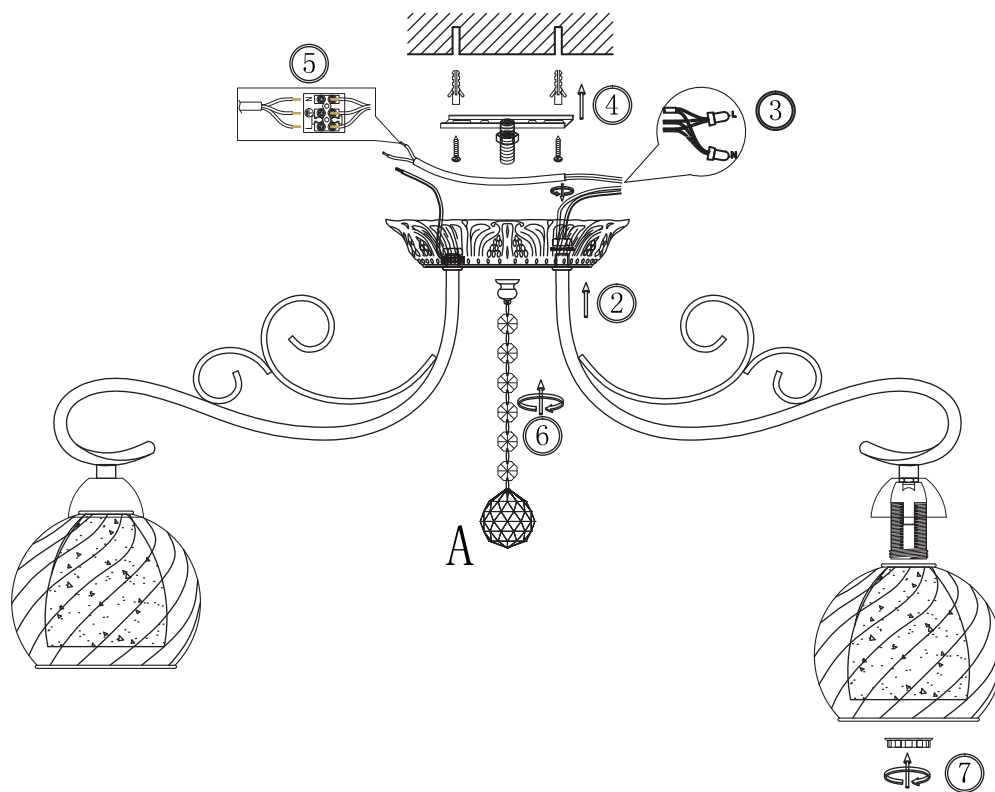

FREYA
TRADITION OF QUALITY

INSTRUCTION

MODEL: FR2662-PL-08-BZ

OFF

ON

8 X E14 (40W)

FREYA-LIGHT.COM