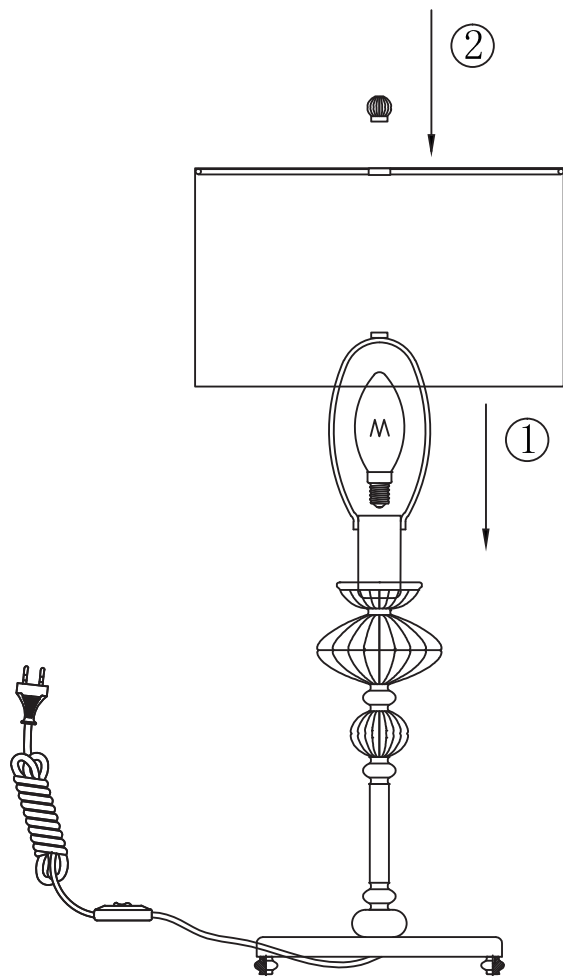

Instruction

Collection: House
Series: Serena Antique
Model: ARM041-11-G
Mobile

1 x E14 (40w)

MAYTONI
DECORATIVE LIGHTING

www.maytoni.de