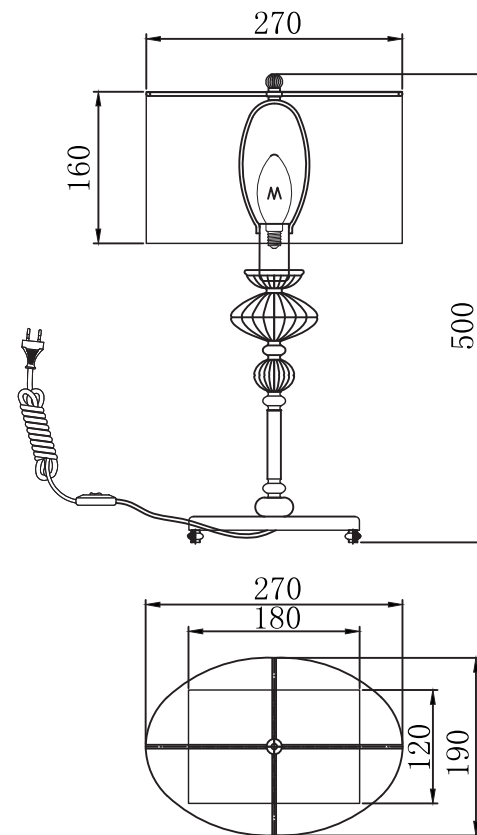

Instruction

Collection: House
Series: Serena Antique
Model: ARM041-11-G
Mobile

1 x E14 (40w)

MAYTONI
DECORATIVE LIGHTING

www.maytoni.de