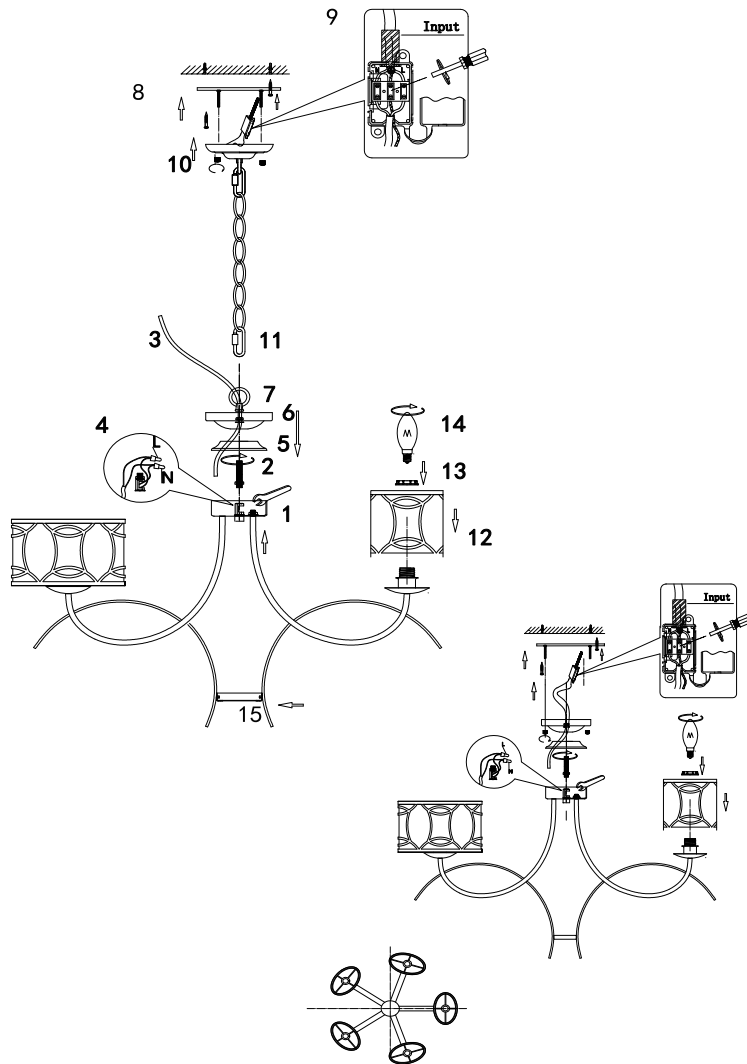

## H310-05-G

5 x E14 (40W)

Model: H310-05-G  
Collection: House  
Series: Fibi

Ceiling Lamps