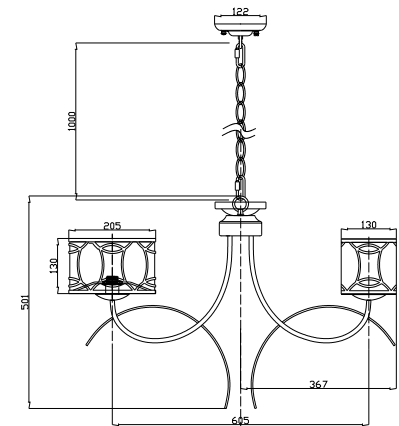

## H310-05-G

5 x E14 (40W)

Model: H310-05-G  
Collection: House  
Series: Fibi

Ceiling Lamps