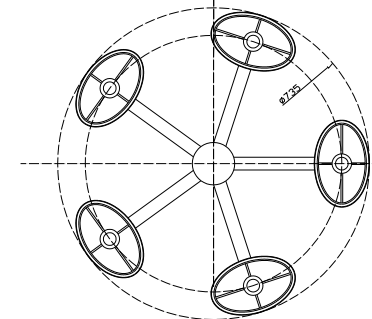

## H310-05-G

5 x E14 (40W)

Model: H310-05-G  
Collection: House  
Series: Fibi

Ceiling Lamps