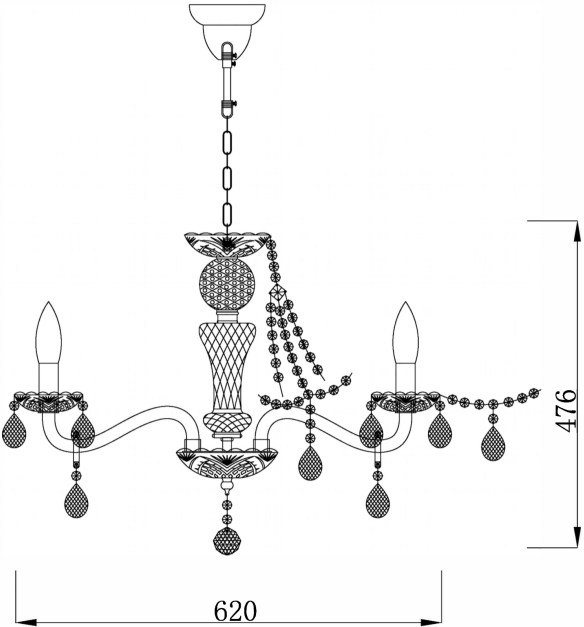

Instruction

Collection: DIAMANT CRYSTAL

Series: BEATRIX

Model: DIA019-08-G

Ceiling

- A = 40
- B = 8
- C = 8
- D = 8
- E = 8
- F = 8
- G = 1

8 x E14 (60W)

MAYTONI
DECORATIVE LIGHTING