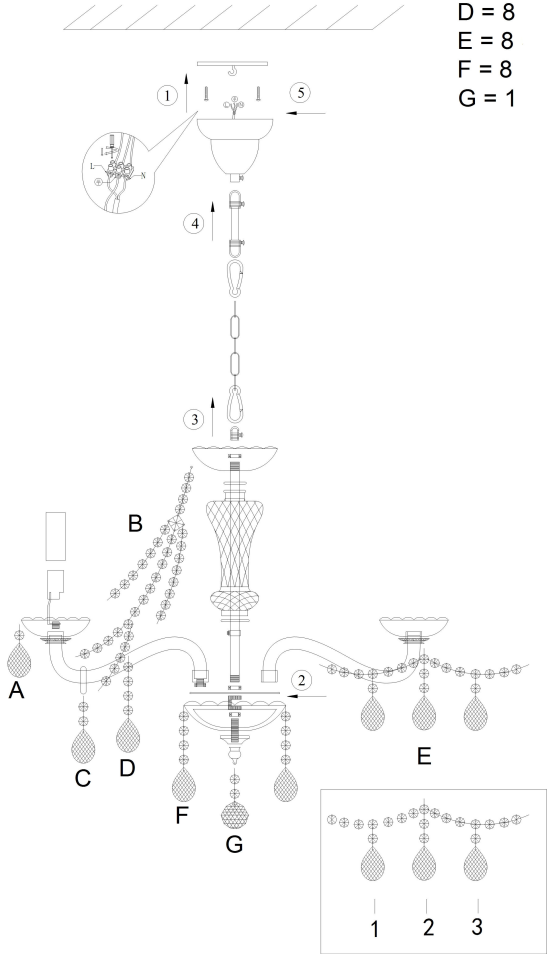

Instruction

Collection: DIAMANT CRYSTAL

Series: BEATRIX

Model: DIA019-08-G

Ceiling

- A = 40
- B = 8
- C = 8
- D = 8
- E = 8
- F = 8
- G = 1

8 x E14 (60W)

MAYTONI
DECORATIVE LIGHTING