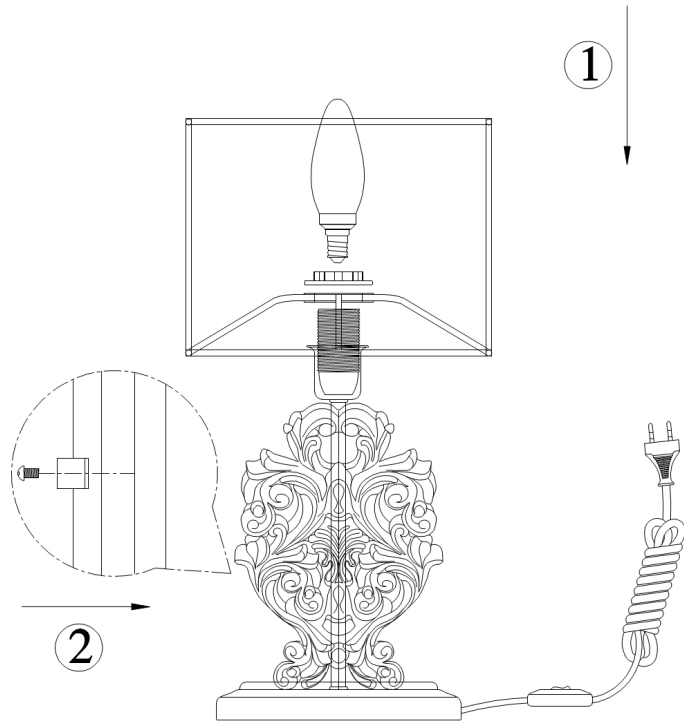

# Instruction

Collection: HOUSE  
Series: CIPRESSO  
Model: H034-TL-01-R  
Mobile

- Mobile

1 x E14 (40W)

**MAYTONI**  
DECORATIVE LIGHTING

[www.maytoni.de](http://www.maytoni.de)