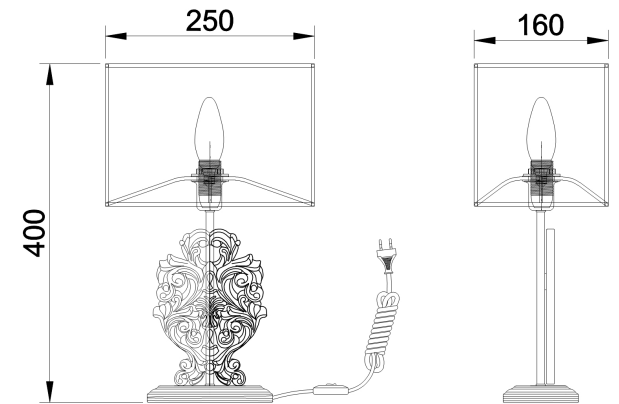

# Instruction

Collection: HOUSE  
Series: CIPRESSO  
Model: H034-TL-01-R  
Mobile

- Mobile

1 x E14 (40W)

**MAYTONI**  
DECORATIVE LIGHTING

[www.maytoni.de](http://www.maytoni.de)