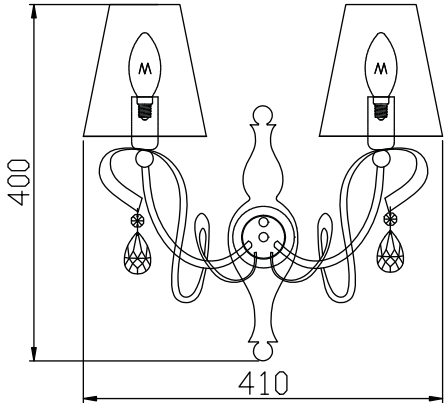

Instruction

Collection: Elegant
Series: Intreccio
Model: ARM010-02-R
Wall-mounted

A=2

2 x E14 (40w)

MAYTONI
DECORATIVE LIGHTING

www.maytoni.de