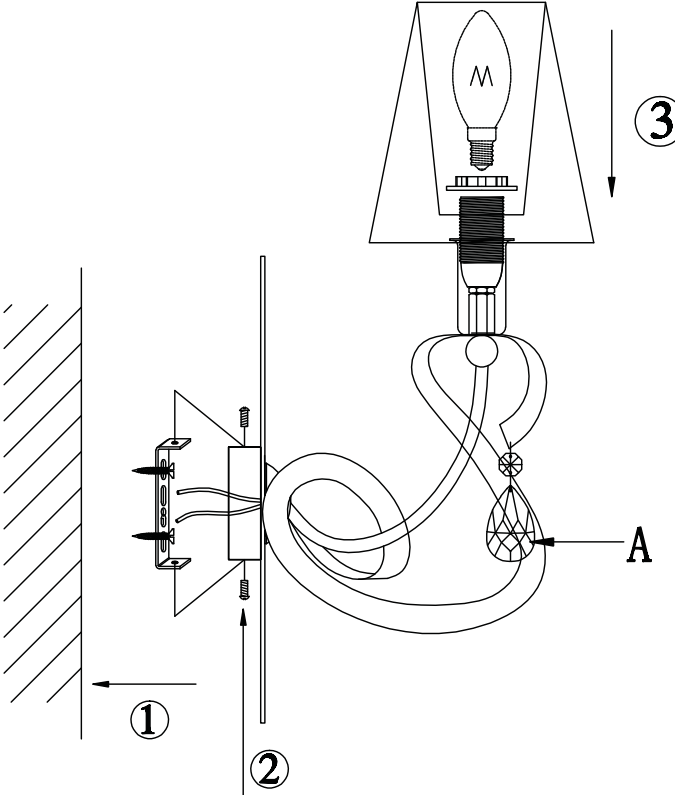

Instruction

Collection: Elegant
Series: Intreccio
Model: ARM010-02-R
Wall-mounted

A=2

2 x E14 (40w)

MAYTONI
DECORATIVE LIGHTING

www.maytoni.de