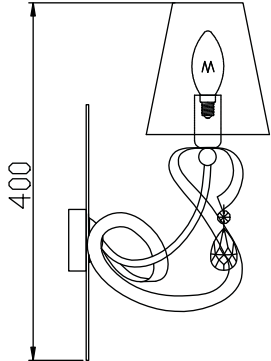

Instruction

Collection: Elegant
Series: Intreccio
Model: ARM010-02-R
Wall-mounted

A=2

2 x E14 (40w)

MAYTONI
DECORATIVE LIGHTING

www.maytoni.de