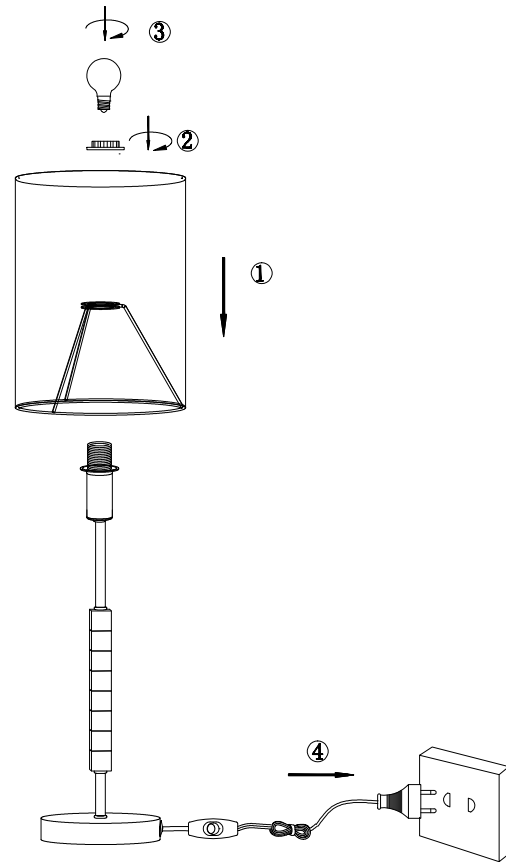

# Instruction

MOD011TL-01N

1 x E14 (40W)

Model: MOD011TL-01N  
Collection: Modern  
Series: Cube

Table Lamps