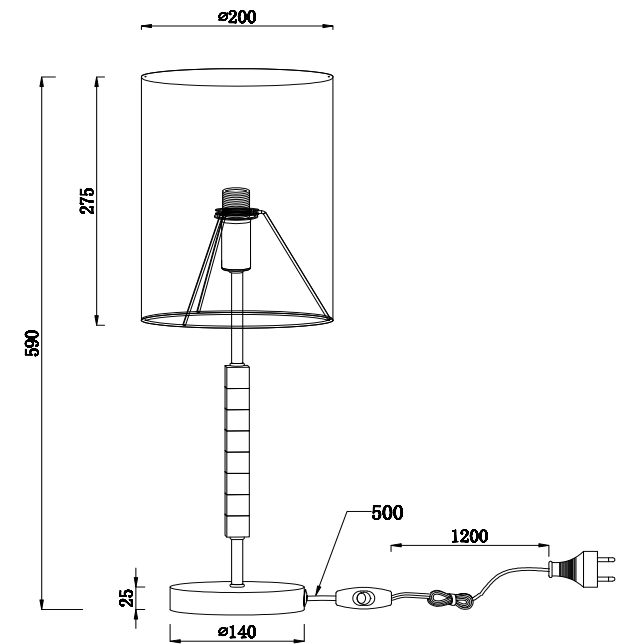

# Instruction

MOD011TL-01N

1 x E14 (40W)

Model: MOD011TL-01N  
Collection: Modern  
Series: Cube

Table Lamps