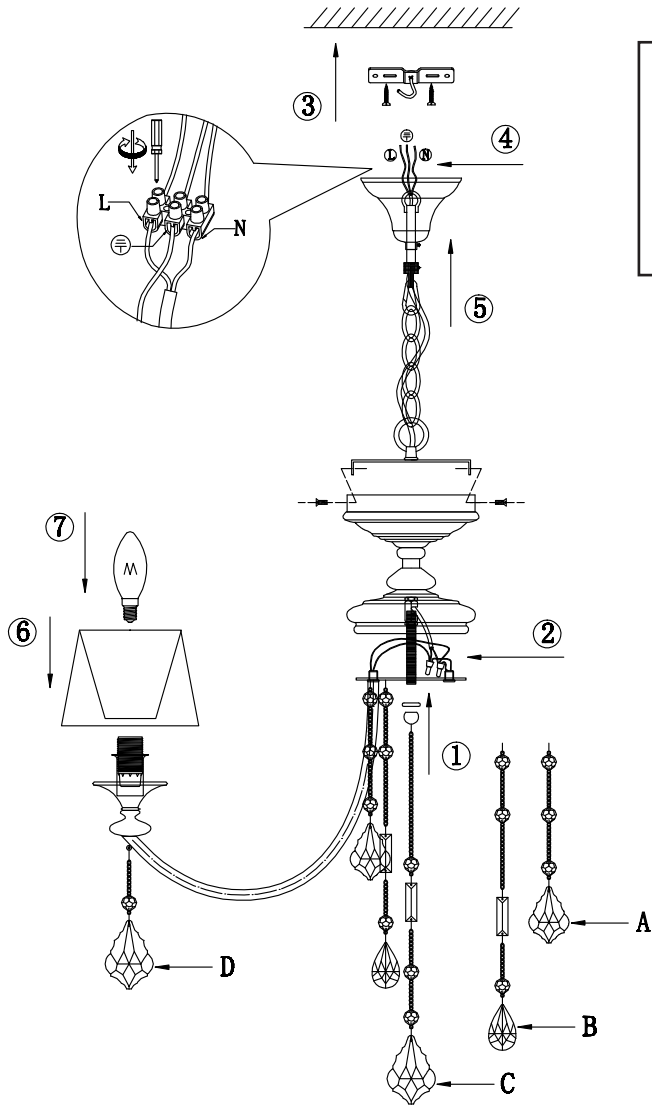

Instruction

Collection: Elegant
 Series: Lana
 Model: ARM143-05-BG
 Suspended

A=3
 B=5
 C=1
 D=5

 5 x E14 (40w)

MAYTONI
 DECORATIVE LIGHTING

www.maytoni.de