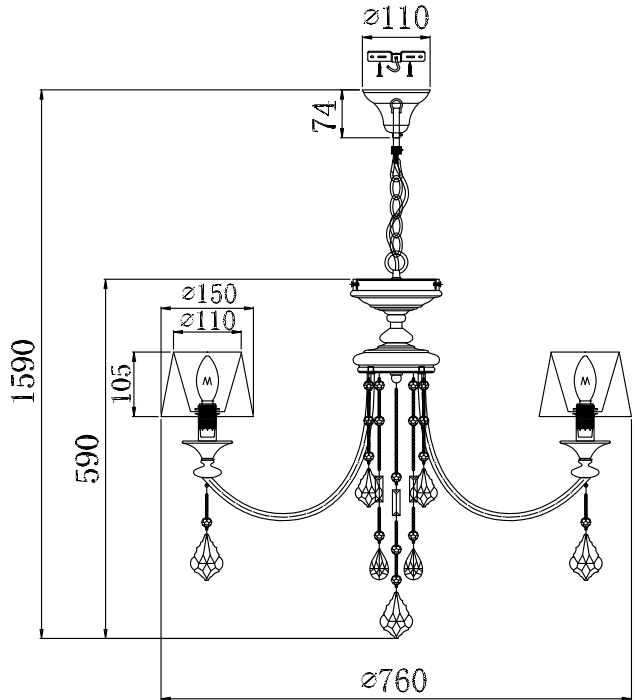

Instruction

Collection: Elegant
 Series: Lana
 Model: ARM143-05-BG
 Suspended

A=3
 B=5
 C=1
 D=5

 5 x E14 (40w)

MAYTONI
 DECORATIVE LIGHTING

www.maytoni.de