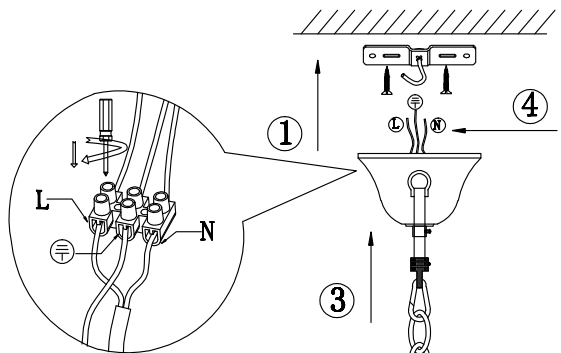

Instruction

Collection: Elegant
 Series: Elina
 Model: ARM222-06-N
 Suspended

A=6
 B=1

 6 x E14 (40w)

MAYTONI
 DECORATIVE LIGHTING
www.maytoni.de