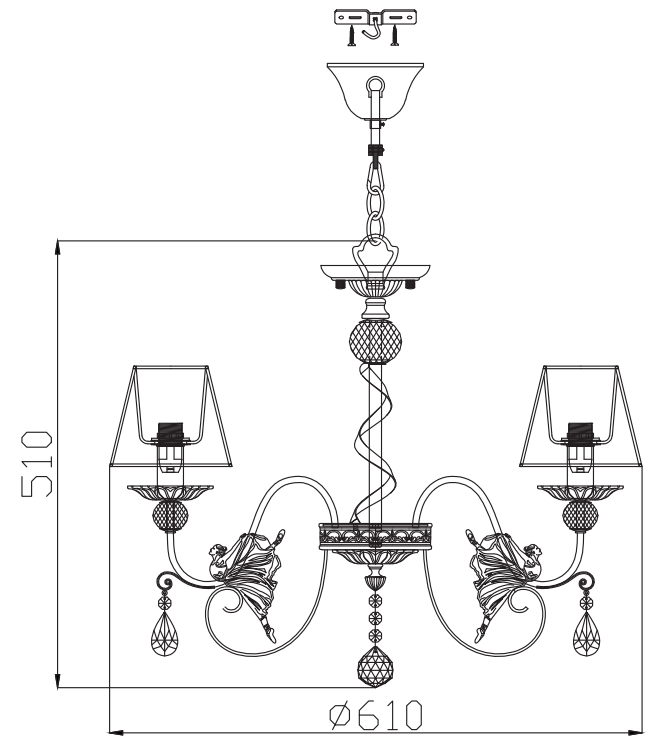

Instruction

Collection: Elegant
 Series: Elina
 Model: ARM222-06-N
 Suspended

A=6
 B=1

 6 x E14 (40w)

MAYTONI
 DECORATIVE LIGHTING
www.maytoni.de