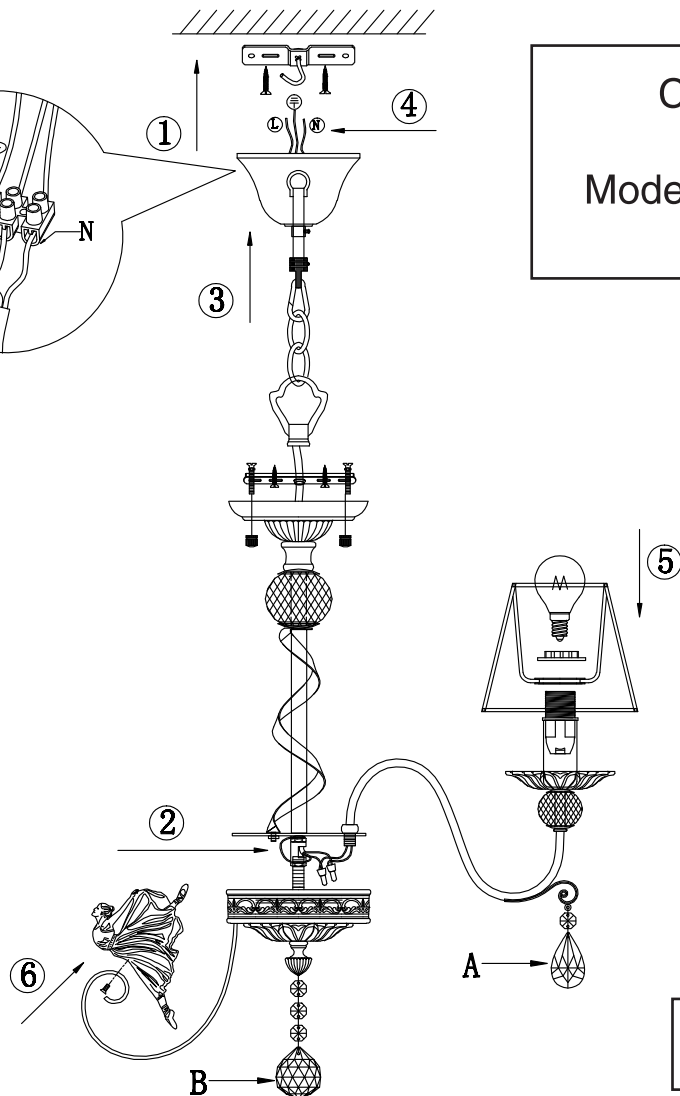

Instruction

Collection: Elegant
 Series: Elina
 Model: ARM222-06-N
 Suspended

A=6
 B=1

 6 x E14 (40w)

MAYTONI
 DECORATIVE LIGHTING
www.maytoni.de