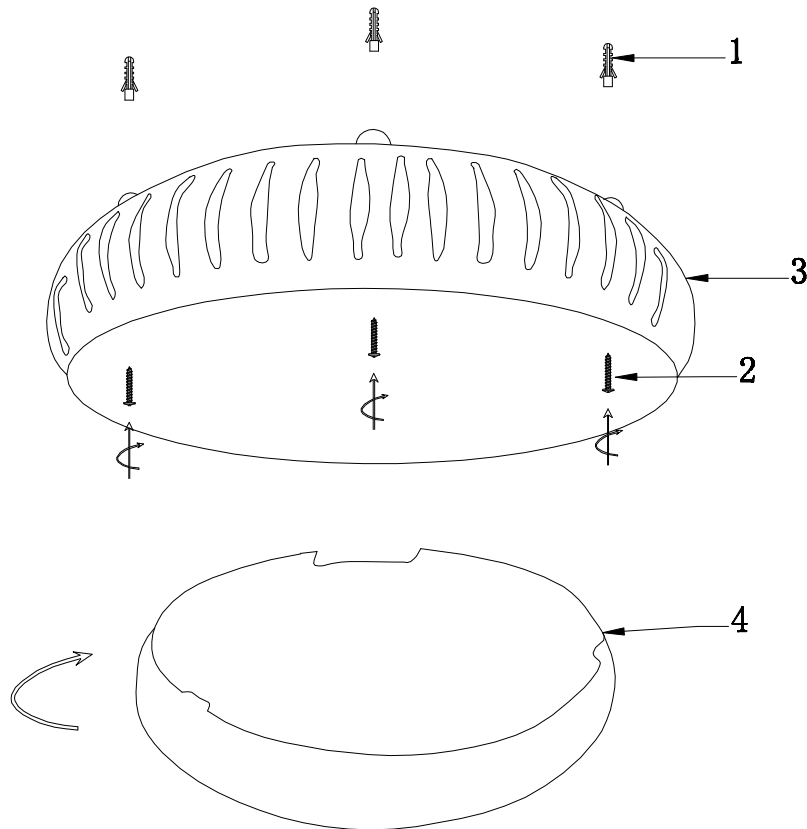

# INSTRUCTION

**MODEL:** FR6159-CL-36W-B

36W  
2130 LUMEN

FREYA-LIGHT.COM