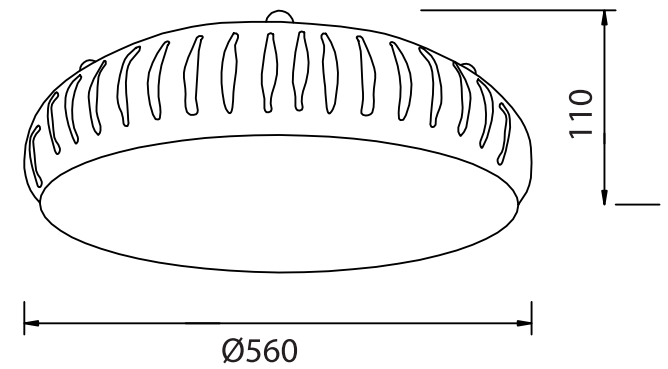

# INSTRUCTION

**MODEL:** FR6159-CL-36W-B

36W  
2130 LUMEN

FREYA-LIGHT.COM