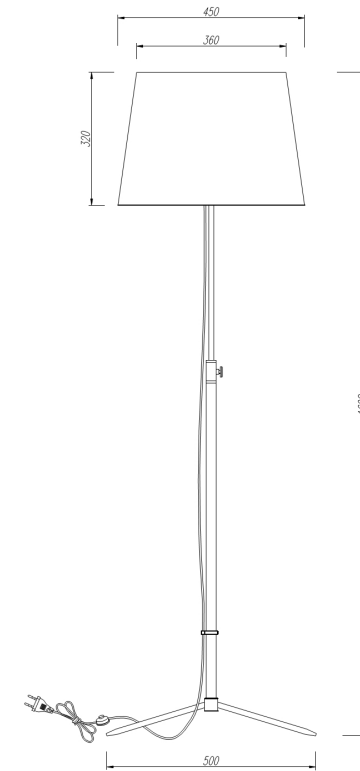

Instruction

Collection: MODERN
Series: MONIC
Model: MOD323-FL-01-B
Mobile

- Mobile

1 x E27 (40W)

MAYTONI
DECORATIVE LIGHTING

www.maytoni.de