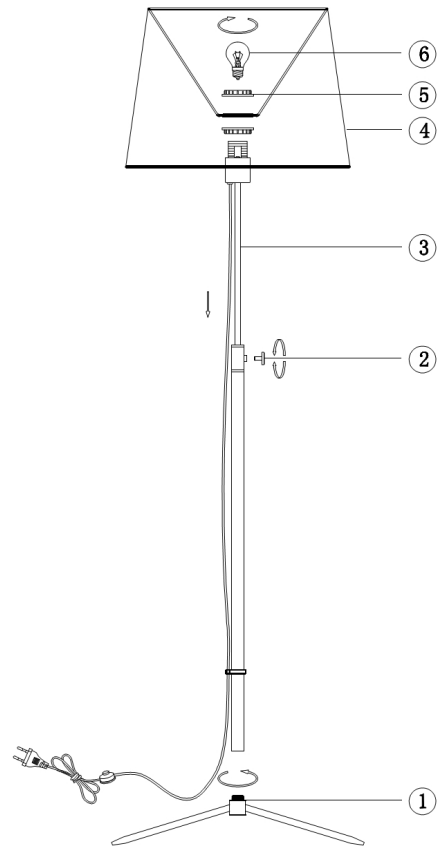

Instruction

Collection: MODERN
Series: MONIC
Model: MOD323-FL-01-B
Mobile

- Mobile

1 x E27 (40W)

MAYTONI
DECORATIVE LIGHTING

www.maytoni.de