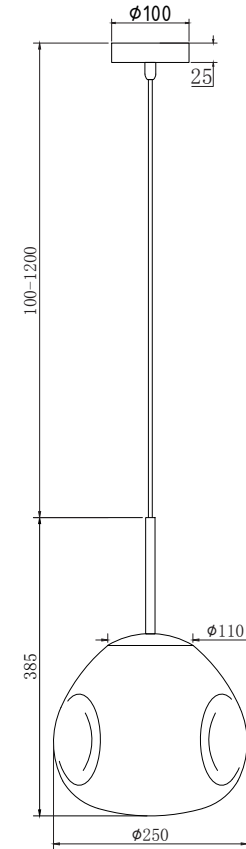

## P014PL-01CH

1 x E27 (60W)

Recommended to use with LED bulbs

Model: P014PL-01CH

Collection: Pendant

Series: Mabell

Pendant Lamps