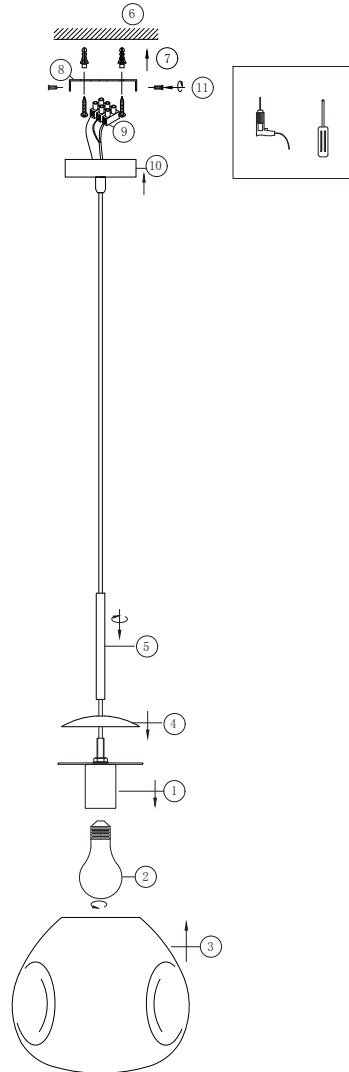

## P014PL-01CH

1 x E27 (60W)

Recommended to use with LED bulbs

Model: P014PL-01CH

Collection: Pendant

Series: Mabell

Pendant Lamps