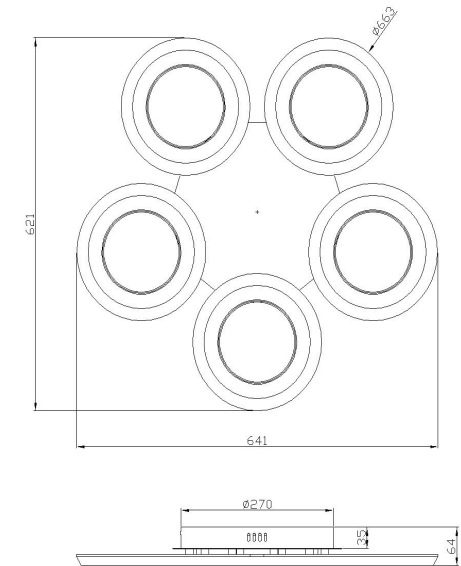

FREYA
TRADITION OF QUALITY

Instruction

FR6010CL-L82W

MAX 82W
4700 Lumen

Model: FR6010CL-L82W
Series: Blis

Ceiling Lamps