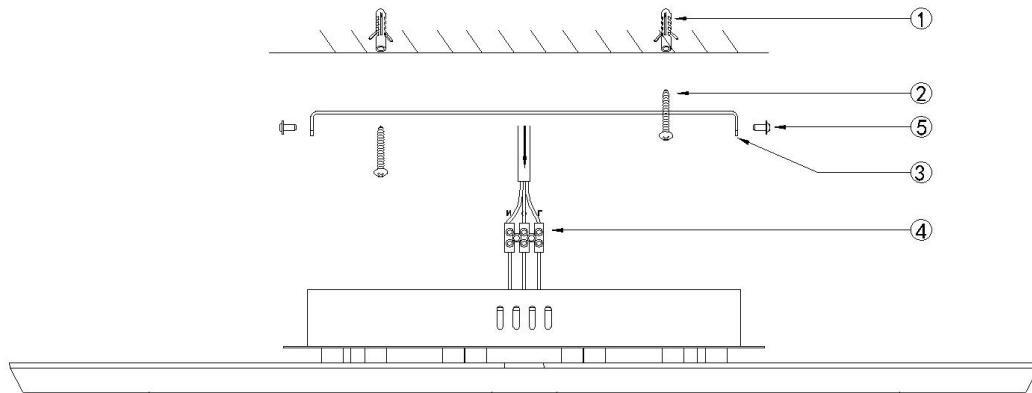

FREYA
TRADITION OF QUALITY

Instruction

FR6010CL-L82W

MAX 82W
4700 Lumen

Model: FR6010CL-L82W
Series: Blis

Ceiling Lamps