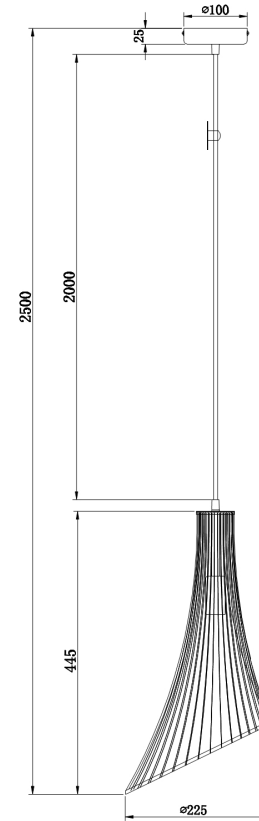

Instruction

Collection: LOFT
Series: GINGER AND FRED
Model: T062-PL-23-B
Ceiling

- Ceiling

1 x E14 (40W)

MAYTONI
DECORATIVE LIGHTING

www.maytoni.de