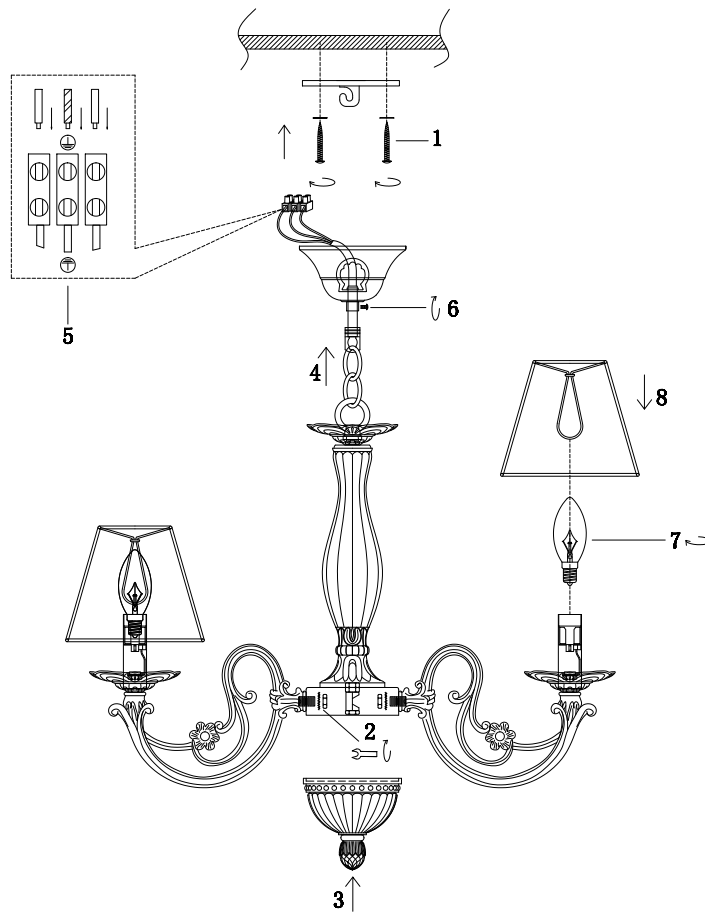

FREYA
TRADITION OF QUALITY

Instruction

FR2686PL-06W

6 x E14 (40W)

Model: FR2686PL-06W
Series: Jasmine

Ceiling Lamps