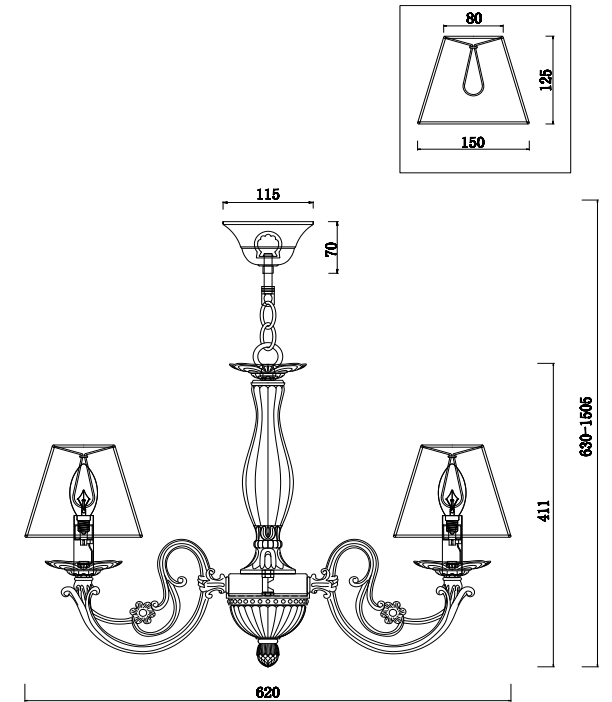

FREYA
TRADITION OF QUALITY

Instruction

FR2686PL-06W

6 x E14 (40W)

Model: FR2686PL-06W
Series: Jasmine

Ceiling Lamps