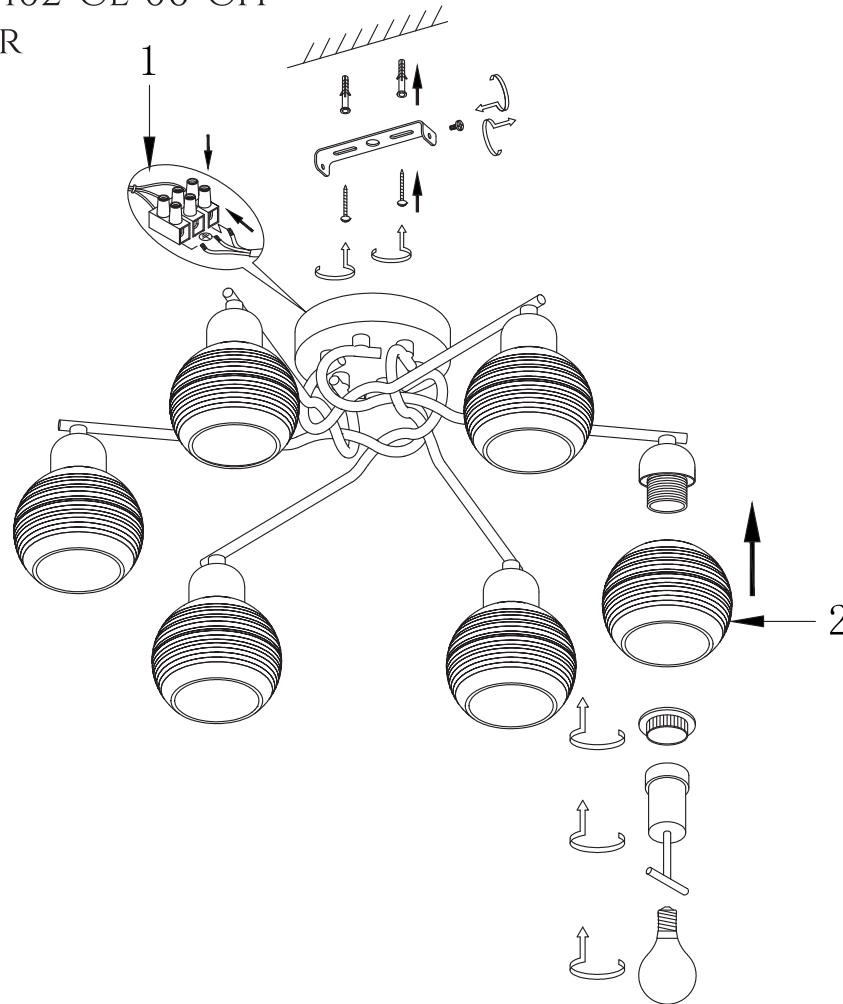

# INSTRUCTION

**MODEL:** FR5102-CL-06-CH  
CHANDELIER

6 X E14 (40W)

FREYA-LIGHT.COM