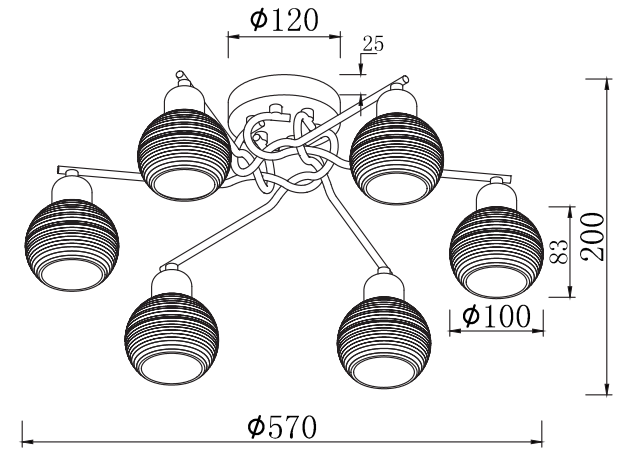

# INSTRUCTION

**MODEL:** FR5102-CL-06-CH  
CHANDELIER

6 X E14 (40W)

FREYA-LIGHT.COM