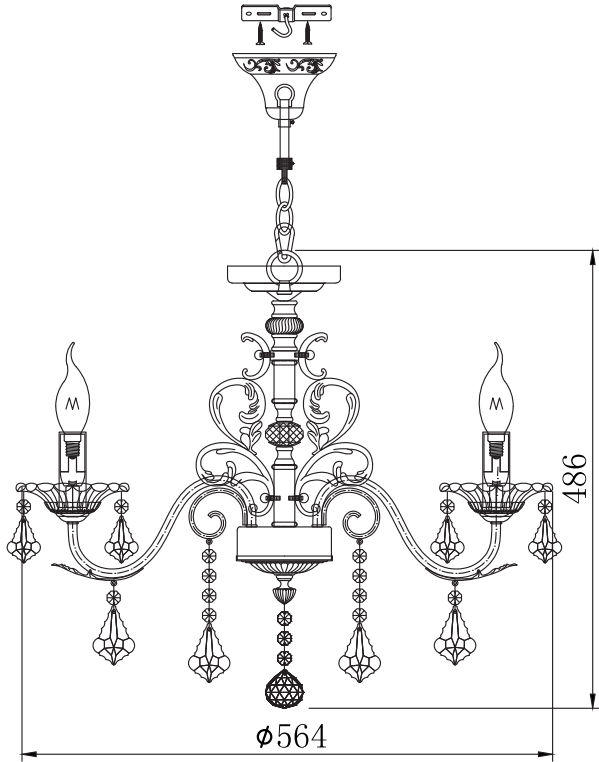

Instruction

Collection: Elegant
Series: Vivaldi
Model: ARM400-05-W
Suspended

A=20
B=5
C=5
D=1

5 x E14 (60w)

MAYTONI
DECORATIVE LIGHTING

www.maytoni.de