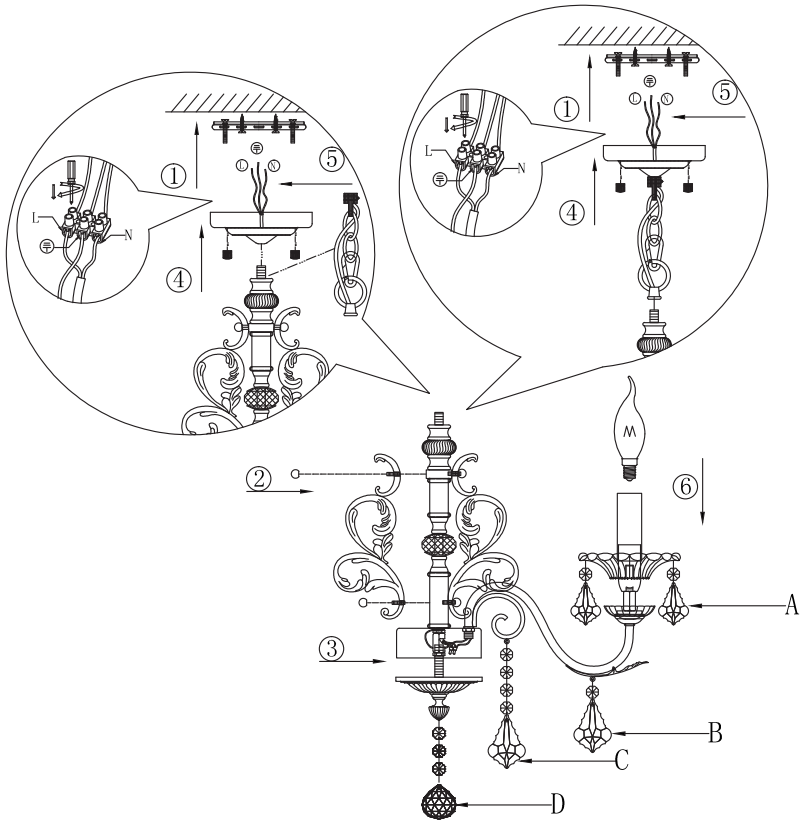

Instruction

Collection: Elegant
Series: Vivaldi
Model: ARM400-05-W
Suspended

A=20
B=5
C=5
D=1

5 x E14 (60w)

MAYTONI
DECORATIVE LIGHTING

www.maytoni.de