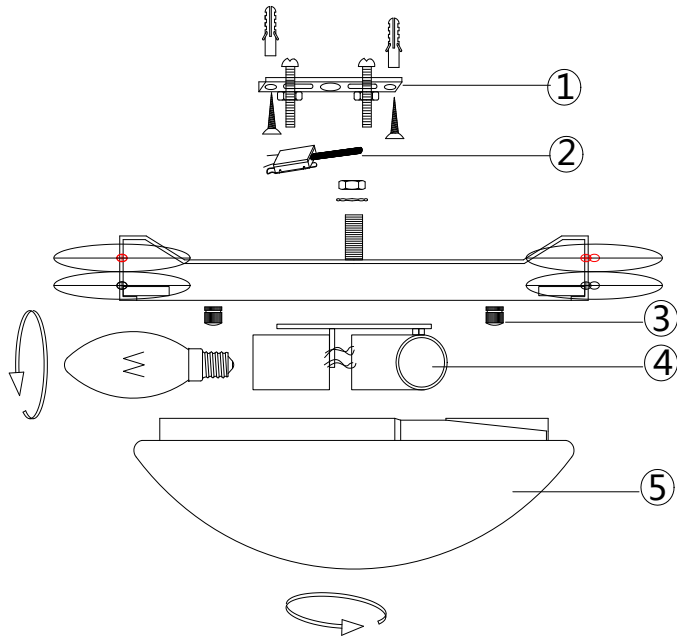

Instruction

H013CL-04G

4 x E14 (40W)

Model: H013CL-04G
Collection: House
Series: Cima

Ceiling Lamps