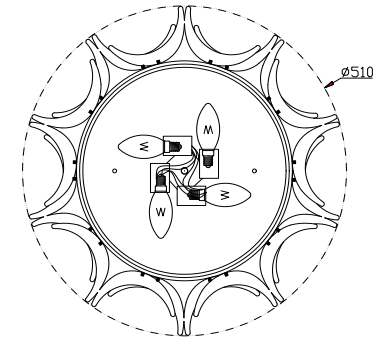

Instruction

H013CL-04G

4 x E14 (40W)

Model: H013CL-04G
Collection: House
Series: Cima

Ceiling Lamps