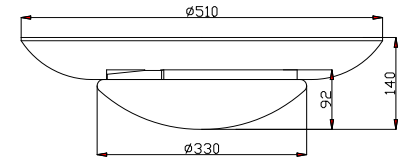

Instruction

H013CL-04G

4 x E14 (40W)

Model: H013CL-04G
Collection: House
Series: Cima

Ceiling Lamps