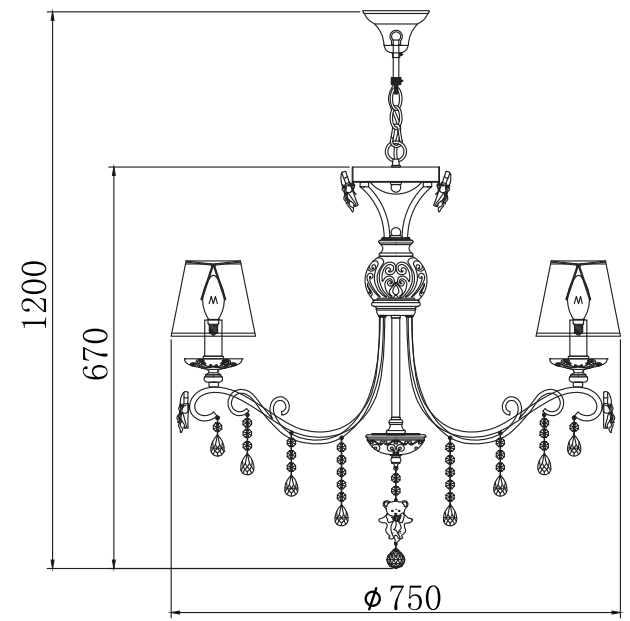

# Instruction

Collection: Elegant  
 Series: Laurie  
 Model: ARM033-05-BL  
 Suspended

- A=5
- B=5
- C=5
- D=5
- E=1

  
 5 x E14 (40w)

**MAYTONI**  
 DECORATIVE LIGHTING  
[www.maytoni.de](http://www.maytoni.de)