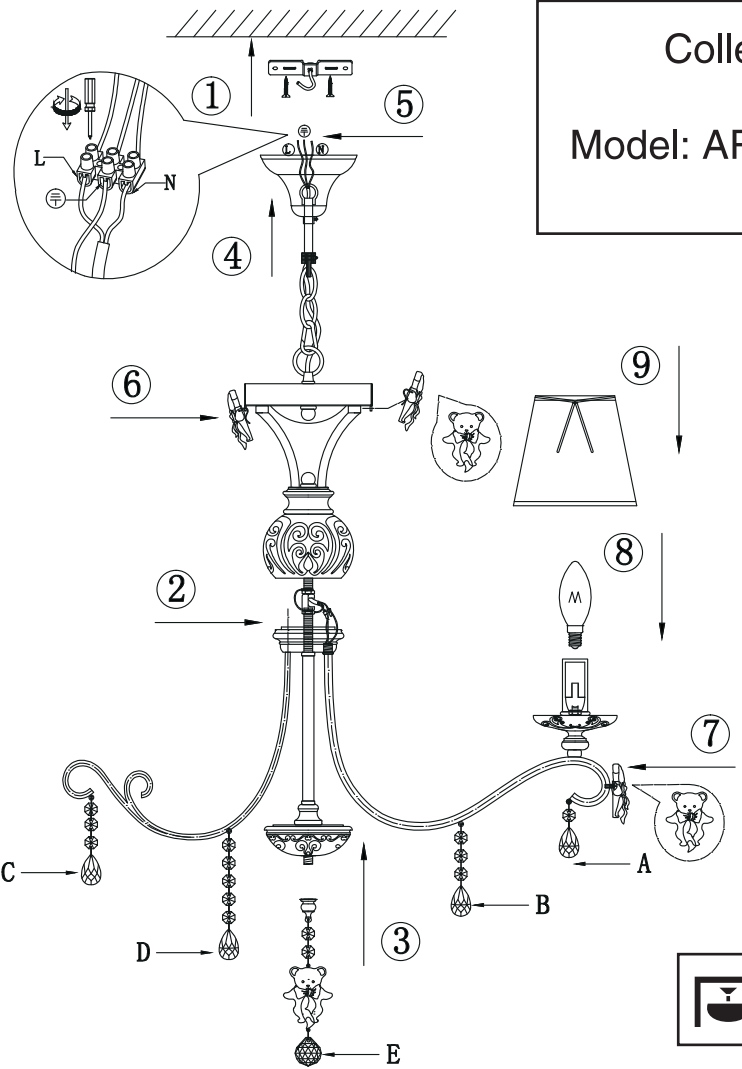

# Instruction

Collection: Elegant  
 Series: Laurie  
 Model: ARM033-05-BL  
 Suspended

- A=5
- B=5
- C=5
- D=5
- E=1

  
 5 x E14 (40w)

**MAYTONI**  
 DECORATIVE LIGHTING  
[www.maytoni.de](http://www.maytoni.de)