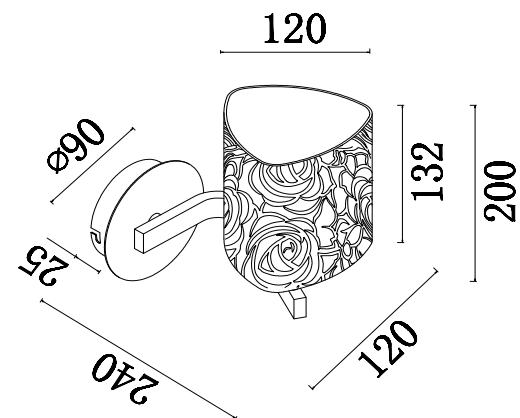

FREYA
TRADITION OF QUALITY

Instruction

FR5117WL-01CH

1 x E14 (40W)

Model: FR5117WL-01CH
Series: Ciclo

Wall Lamps