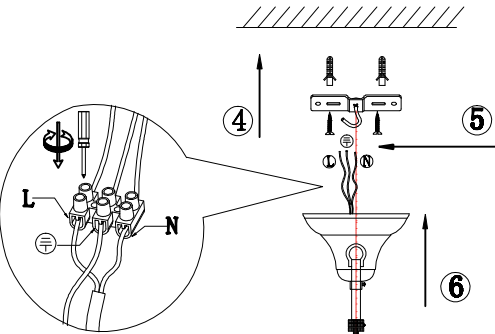

# Instruction

Collection: Elegant  
 Series: Floret  
 Model: ARM790-PL-07-W  
 Suspended

A=7  
 B=8

 – Suspended

  
 7 x E14 (40w)

**MAYTONI**  
 DECORATIVE LIGHTING  
[www.maytoni.de](http://www.maytoni.de)