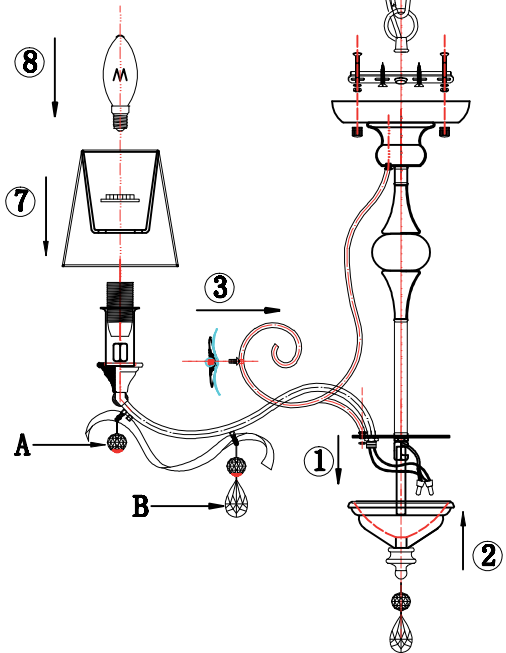

# Instruction

Collection: Elegant  
 Series: Floret  
 Model: ARM790-PL-07-W  
 Suspended

A=7  
 B=8

 – Suspended

  
 7 x E14 (40w)

**MAYTONI**  
 DECORATIVE LIGHTING  
[www.maytoni.de](http://www.maytoni.de)