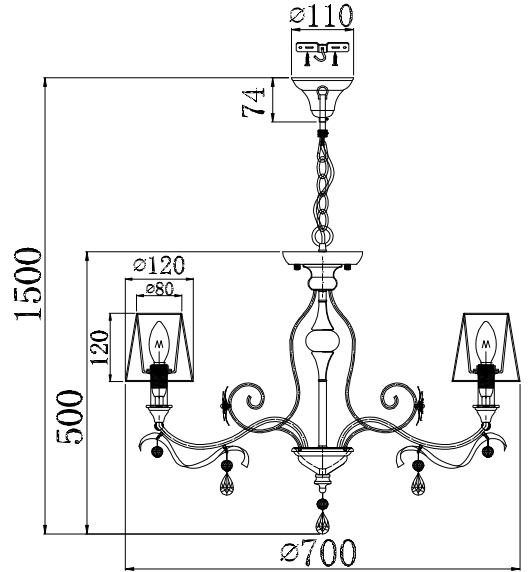

# Instruction

Collection: Elegant  
 Series: Floret  
 Model: ARM790-PL-07-W  
 Suspended

A=7  
 B=8

 – Suspended

  
 7 x E14 (40w)

**MAYTONI**  
 DECORATIVE LIGHTING  
[www.maytoni.de](http://www.maytoni.de)