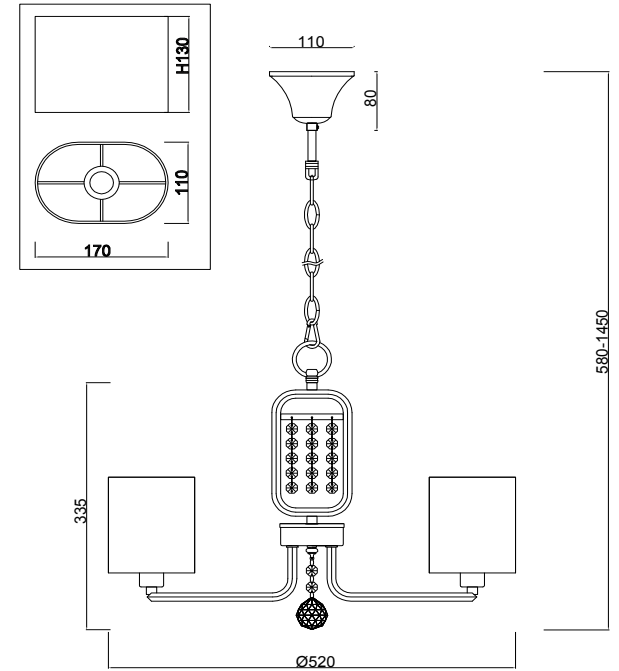

FREYA
TRADITION OF QUALITY

Instruction

FR5016PL-03CH

3 x E14 (40W)

Model: FR5016PL-03CH

Series: Elin

Ceiling Lamps