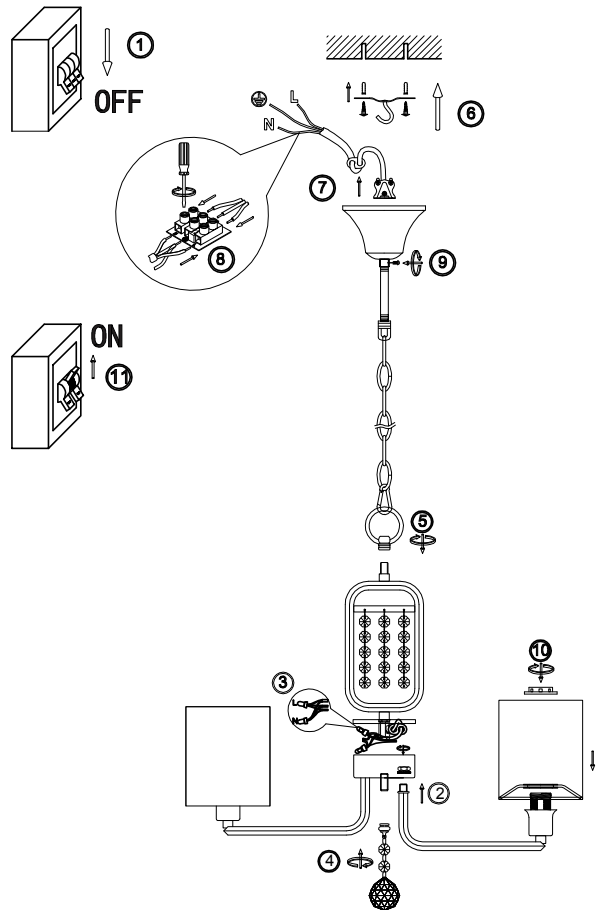

FREYA
TRADITION OF QUALITY

Instruction

FR5016PL-03CH

3 x E14 (40W)

Model: FR5016PL-03CH

Series: Elin

Ceiling Lamps