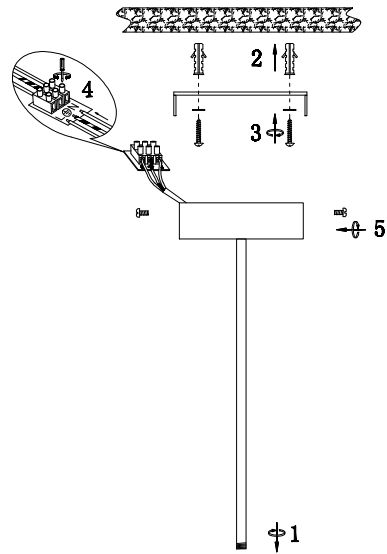

FREYA
TRADITION OF QUALITY

Instruction

FR6009PL-L66GR

MAX 66W
2500 Lumen

Model: FR6009PL-L66GR
Series: Gabby

Ceiling Lamps