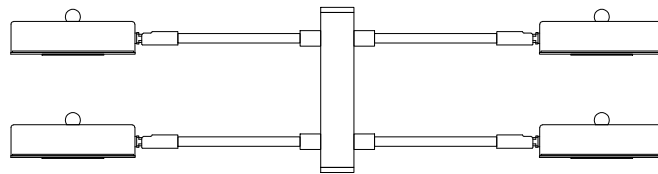

FREYA
TRADITION OF QUALITY

Instruction

FR6009PL-L66GR

MAX 66W
2500 Lumen

Model: FR6009PL-L66GR
Series: Gabby

Ceiling Lamps