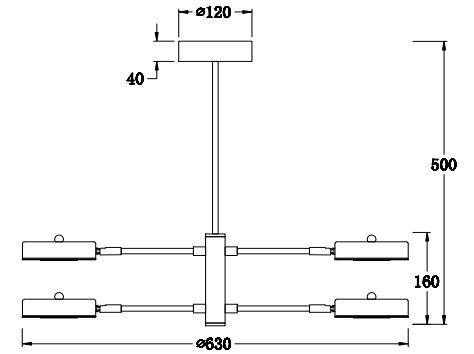

FREYA
TRADITION OF QUALITY

Instruction

FR6009PL-L66GR

MAX 66W
2500 Lumen

Model: FR6009PL-L66GR
Series: Gabby

Ceiling Lamps