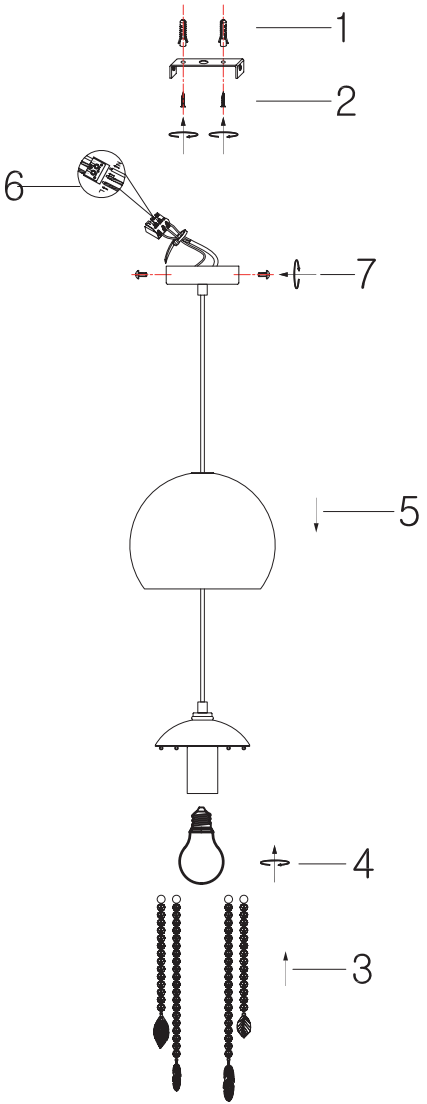

Instruction

Collection: Pendant
Series: Equorin
Model: MOD197-PL-01-G
Pendant lamp

1 x E27 (60w)

MAYTONI
DECORATIVE LIGHTING
www.maytoni.de