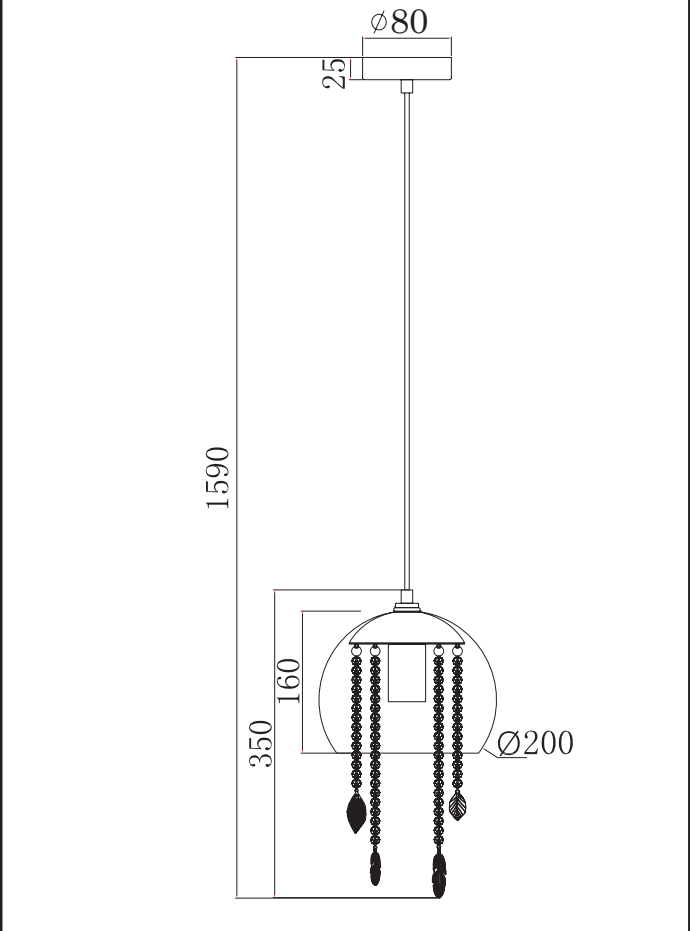

Instruction

Collection: Pendant
Series: Equorin
Model: MOD197-PL-01-G
Pendant lamp

1 x E27 (60w)

MAYTONI
DECORATIVE LIGHTING
www.maytoni.de