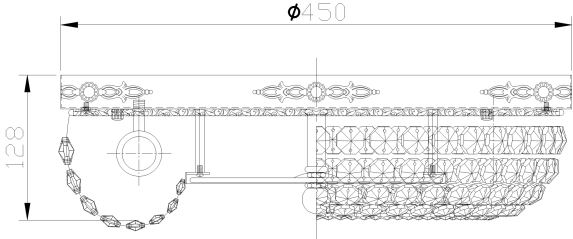

Instruction

Collection: DIAMANT CRYSTAL
Series: GARDA
Model: DIA001-04-WG
Ceiling

A=51

- Ceiling

4 x E14 (60W)

MAYTONI
DECORATIVE LIGHTING

www.maytoni.de