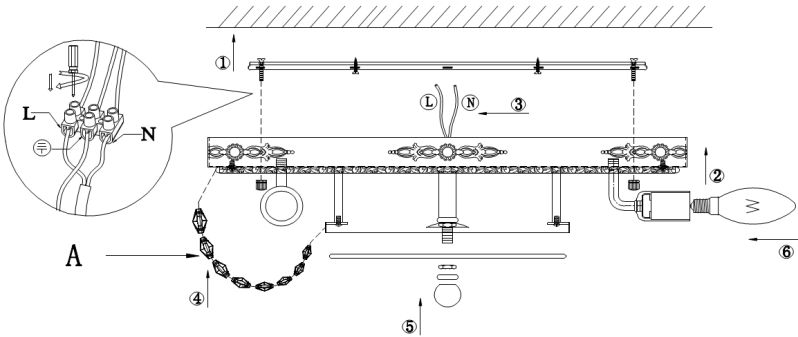

Instruction

Collection: DIAMANT CRYSTAL
Series: GARDA
Model: DIA001-04-WG
Ceiling

A=51

- Ceiling

4 x E14 (60W)

MAYTONI
DECORATIVE LIGHTING

www.maytoni.de