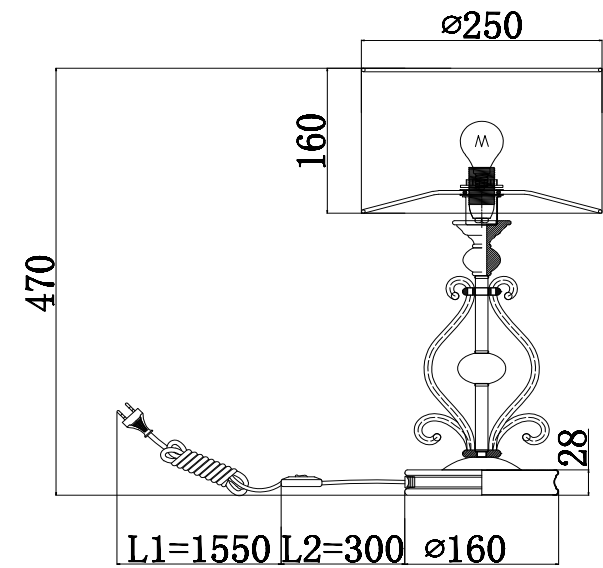

Instruction

H631-TL-01-B

1 x E14 (40W)

Model: H631-TL-01-B
Collection: House
Series: Karina

Table Lamps