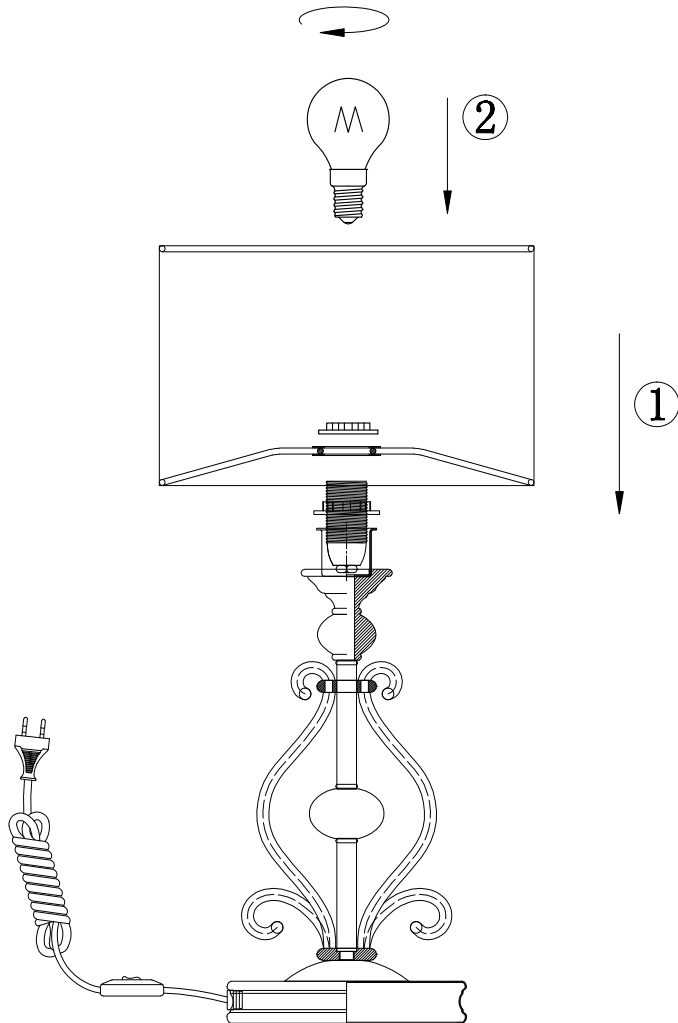

Instruction

H631-TL-01-B

1 x E14 (40W)

Model: H631-TL-01-B
Collection: House
Series: Karina

Table Lamps