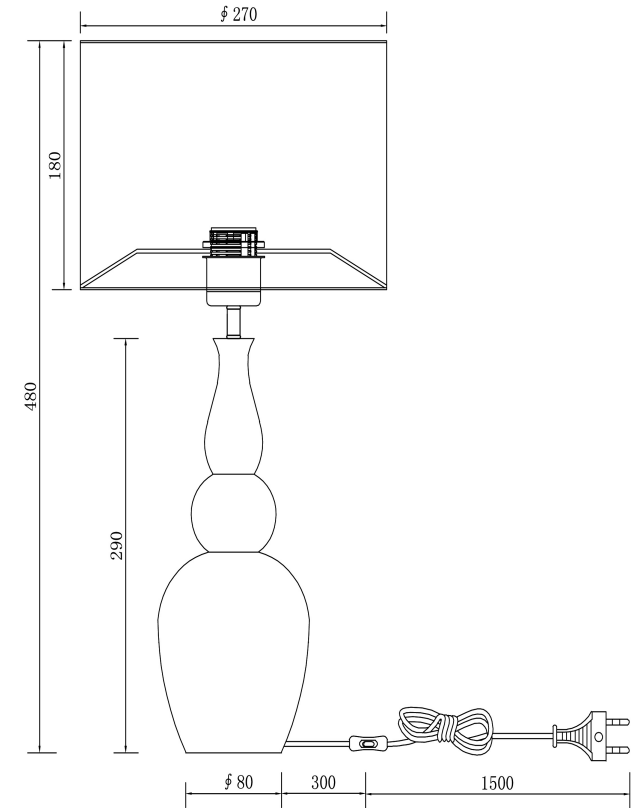

Instruction

Z009TL-01W

1 x E27 (60W)

Model: Z009TL-01W
Collection: Table & Floor
Series: Pyramid

Table Lamps