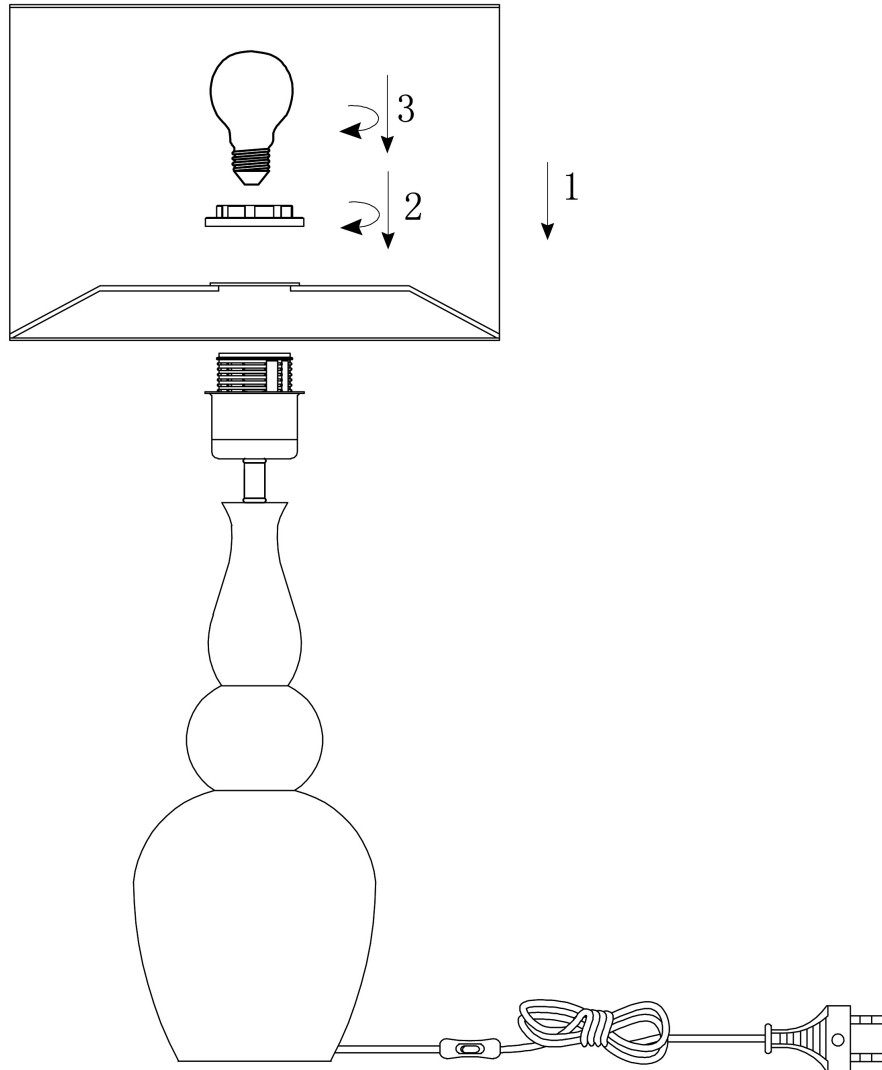

Instruction

Z009TL-01W

1 x E27 (60W)

Model: Z009TL-01W
Collection: Table & Floor
Series: Pyramid

Table Lamps