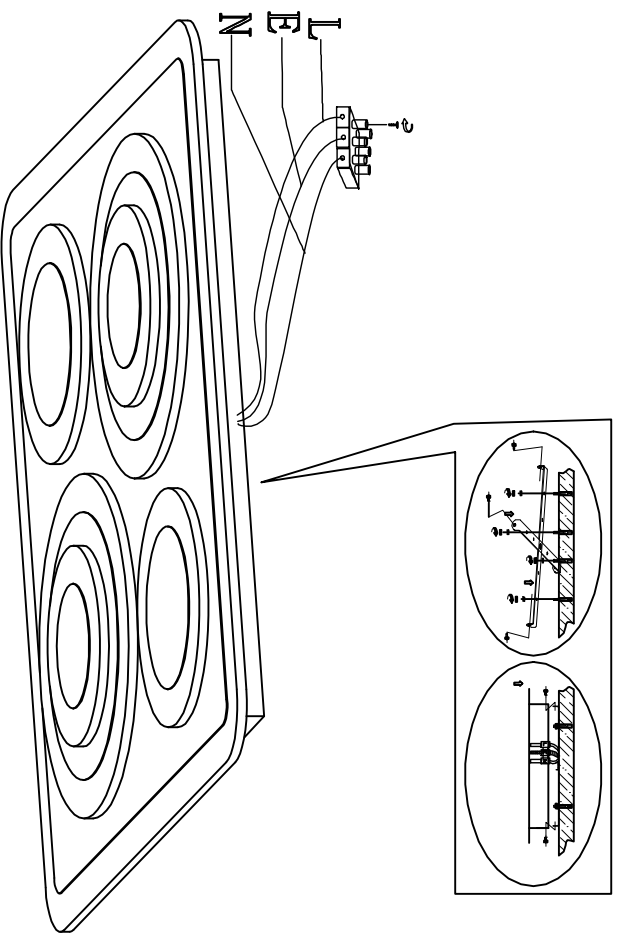

# 2280-8C CEILING LAMP

Bulb  
LED: 110W